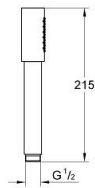

26 866 DL0 RAINSHOWER AQUA STICK HAND SHOWER 1 SPRAY

PRODUCT DESCRIPTION

- Colour: brushed warm sunset
- spray pattern: Standard spray
- material: metal
- GROHE EcoJoy - extra efficient water usage, perfect flow
- maximum flow rate (at 3 bar): 6.5 l/min
- GROHE DreamSpray - perfect spray pattern
- GROHE LongLife finish
- GROHE SpeedClean - effortless limescale removal
- Inner WaterGuide - inner insulation for surface protection
- universal mounting system, fitting all standard shower hoses
- suitable for instantaneous heater
- min. recommended pressure 1.0 bar

26 866 DL0 RAINSHOWER AQUA STICK HAND SHOWER 1 SPRAY

SPARE PARTS, October 2021 – now

1: Dirt strainer (Spare part-nr. 0700200M)