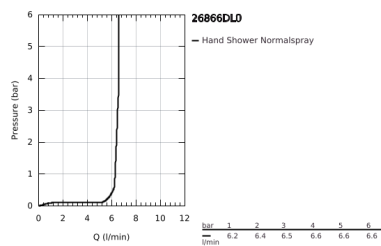

26 866 DL0 RAINSHOWER AQUA STICK HAND SHOWER 1 SPRAY

PRODUCT DESCRIPTION

- Colour: brushed warm sunset
- spray pattern: Standard spray
- material: metal
- GROHE EcoJoy - extra efficient water usage, perfect flow
- maximum flow rate (at 3 bar): 6.5 l/min
- GROHE DreamSpray - perfect spray pattern
- GROHE LongLife finish
- GROHE SpeedClean - effortless limescale removal
- Inner WaterGuide - inner insulation for surface protection
- universal mounting system, fitting all standard shower hoses
- suitable for instantaneous heater
- min. recommended pressure 1.0 bar