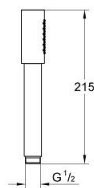

26 866 GL0 RAINSHOWER AQUA STICK HAND SHOWER 1 SPRAY

PRODUCT DESCRIPTION

- Colour: cool sunrise
- spray pattern: Standard spray
- material: metal
- GROHE EcoJoy - extra efficient water usage, perfect flow
- maximum flow rate (at 3 bar): 6.5 l/min
- GROHE DreamSpray - perfect spray pattern
- GROHE LongLife finish
- GROHE SpeedClean - effortless limescale removal
- Inner WaterGuide - inner insulation for surface protection
- universal mounting system, fitting all standard shower hoses
- suitable for instantaneous heater
- min. recommended pressure 1.0 bar

26 866 GL0 RAINSHOWER AQUA STICK HAND SHOWER 1 SPRAY

SPARE PARTS, October 2021 – now

1: Dirt strainer (Spare part-nr. 0700200M)