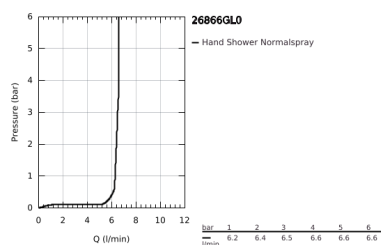

26 866 GL0 RAINSHOWER AQUA STICK HAND SHOWER 1 SPRAY

PRODUCT DESCRIPTION

- Colour: cool sunrise
- spray pattern: Standard spray
- material: metal
- GROHE EcoJoy - extra efficient water usage, perfect flow
- maximum flow rate (at 3 bar): 6.5 l/min
- GROHE DreamSpray - perfect spray pattern
- GROHE LongLife finish
- GROHE SpeedClean - effortless limescale removal
- Inner WaterGuide - inner insulation for surface protection
- universal mounting system, fitting all standard shower hoses
- suitable for instantaneous heater
- min. recommended pressure 1.0 bar