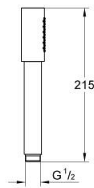

26 866 GN0 RAINSHOWER AQUA STICK HAND SHOWER 1 SPRAY

PRODUCT DESCRIPTION

- Colour: brushed cool sunrise
- spray pattern: Standard spray
- material: metal
- GROHE EcoJoy - extra efficient water usage, perfect flow
- maximum flow rate (at 3 bar): 6.5 l/min
- GROHE DreamSpray - perfect spray pattern
- GROHE LongLife finish
- GROHE SpeedClean - effortless limescale removal
- Inner WaterGuide - inner insulation for surface protection
- universal mounting system, fitting all standard shower hoses
- suitable for instantaneous heater
- min. recommended pressure 1.0 bar

26 866 GN0 **RAINSHOWER AQUA STICK HAND SHOWER 1 SPRAY**

SPARE PARTS, October 2021 – now

1: Dirt strainer (Spare part-nr. 0700200M)