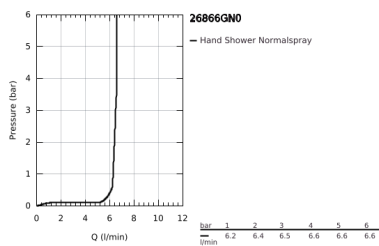

26 866 GN0 RAINSHOWER AQUA STICK HAND SHOWER 1 SPRAY

PRODUCT DESCRIPTION

- Colour: brushed cool sunrise
- spray pattern: Standard spray
- material: metal
- GROHE EcoJoy - extra efficient water usage, perfect flow
- maximum flow rate (at 3 bar): 6.5 l/min
- GROHE DreamSpray - perfect spray pattern
- GROHE LongLife finish
- GROHE SpeedClean - effortless limescale removal
- Inner WaterGuide - inner insulation for surface protection
- universal mounting system, fitting all standard shower hoses
- suitable for instantaneous heater
- min. recommended pressure 1.0 bar