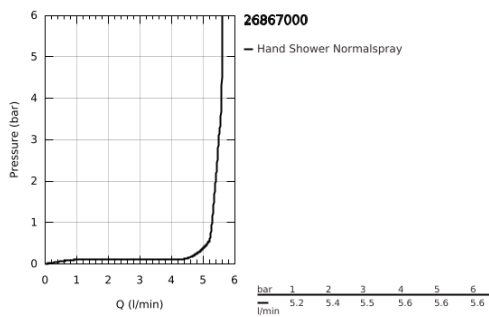

26 867 000 RAINSHOWER AQUA CUBE STICK HAND SHOWER 1 SPRAY

PRODUCT DESCRIPTION

- Colour: chrome
- spray pattern: Standard spray
- material: metal
- maximum flow rate (at 3 bar): 6.6 l/min
- GROHE DreamSpray - perfect spray pattern
- GROHE LongLife finish
- GROHE SpeedClean - effortless limescale removal
- Inner WaterGuide - inner insulation for surface protection
- universal mounting system, fitting all standard shower hoses
- suitable for instantaneous heater
- min. recommended pressure 1.0 bar

26 867 000 **RAINSHOWER AQUA CUBE STICK HAND SHOWER 1 SPRAY**

SPARE PARTS, October 2021 – now

1: Dirt strainer (Spare part-nr. 0700200M)