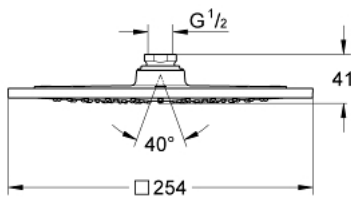

### PRODUCT DESCRIPTION

- Colour: chrome
- spray pattern: Rain
- maximum flow rate (at 3 bar): 15 l/min
- 254 x 254 mm
- material: metal
- ball joint  $\pm 20^\circ$  rotatable
- connection thread  $\frac{1}{2}$ "
- GROHE DreamSpray - perfect spray pattern
- GROHE LongLife finish
- GROHE SpeedClean - effortless limescale removal
- suitable for instantaneous heater
- min. recommended pressure 1.0 bar