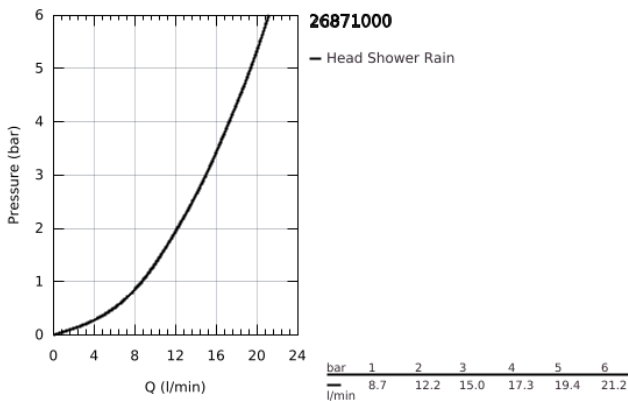

## 26 871 000 RAINSHOWER AQUA 10" HEAD SHOWER 1 SPRAY

### PRODUCT DESCRIPTION

- Colour: chrome
- spray pattern: Rain
- maximum flow rate (at 3 bar): 15 l/min
- 254 x 254 mm
- material: metal
- ball joint  $\pm 20^\circ$  rotatable
- connection thread  $\frac{1}{2}$ "
- GROHE DreamSpray - perfect spray pattern
- GROHE LongLife finish
- GROHE SpeedClean - effortless limescale removal
- suitable for instantaneous heater
- min. recommended pressure 1.0 bar