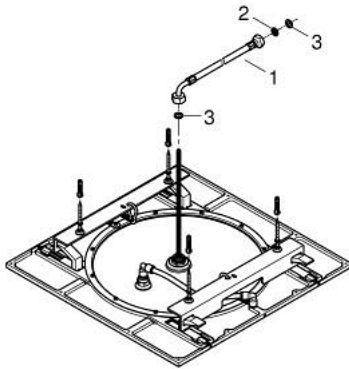

### PRODUCT DESCRIPTION

- Colour: chrome
- spray pattern: Rain
- maximum flow rate (at 3 bar): 9.6 l/min
- 508 x 508 mm
- material: metal
- connection thread 1/2"
- GROHE DreamSpray - perfect spray pattern
- GROHE LongLife finish
- GROHE SpeedClean - effortless limescale removal
- suitable for instantaneous heater
- min. recommended pressure 1.0 bar

## 26 873 000 RAINSHOWER AQUA 20" CEILING SHOWER 1 SPRAY

**SPARE PARTS**, October 2021 – now

1: Tube (Spare part-nr. 07467000)

2: Dirt strainer (Spare part-nr. 0676800M)

3: Fibre seal dia. Ø 18,5 x Ø 12 x 2 (Spare part-nr. 0138900M)