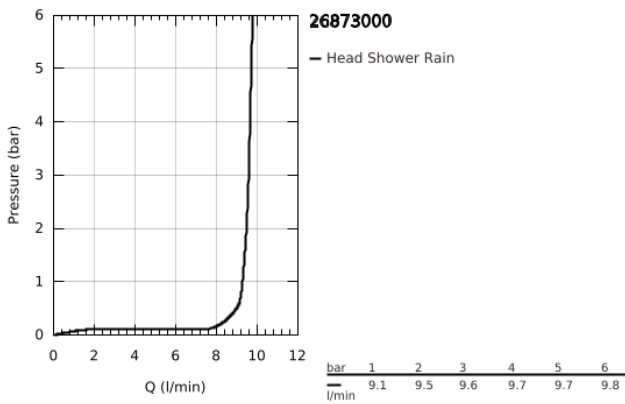

## 26 873 000 RAINSHOWER AQUA 20" CEILING SHOWER 1 SPRAY

### PRODUCT DESCRIPTION

- Colour: chrome
- spray pattern: Rain
- maximum flow rate (at 3 bar): 9.6 l/min
- 508 x 508 mm
- material: metal
- connection thread 1/2"
- GROHE DreamSpray - perfect spray pattern
- GROHE LongLife finish
- GROHE SpeedClean - effortless limescale removal
- suitable for instantaneous heater
- min. recommended pressure 1.0 bar