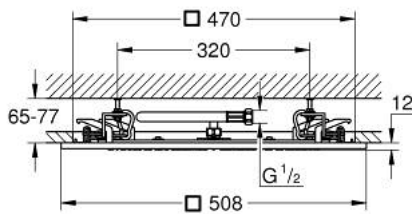

### PRODUCT DESCRIPTION

- Colour: chrome
- spray pattern: Rain
- maximum flow rate (at 3 bar): 9.6 l/min
- 508 x 508 mm
- material: metal
- connection thread 1/2"
- GROHE DreamSpray - perfect spray pattern
- GROHE LongLife finish
- GROHE SpeedClean - effortless limescale removal
- suitable for instantaneous heater
- min. recommended pressure 1.0 bar

## 26 873 000 RAINSHOWER AQUA 20" CEILING SHOWER 1 SPRAY

**SPARE PARTS**, October 2021 – now

1: Tube (Spare part-nr. 07467000)

2: Dirt strainer (Spare part-nr. 0676800M)

3: Fibre seal dia. Ø 18,5 x Ø 12 x 2 (Spare part-nr. 0138900M)