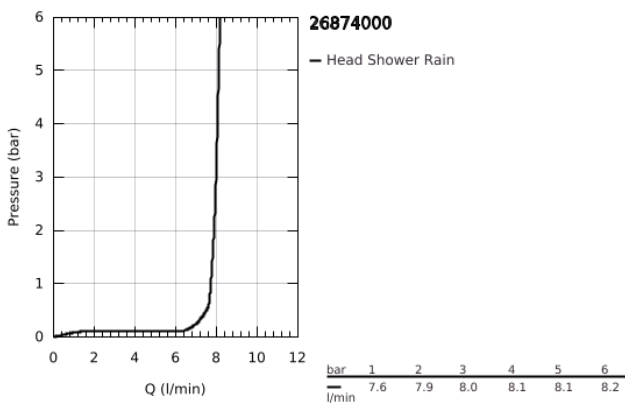

26 874 000 RAINSHOWER AQUA 10" CEILING SHOWER 1 SPRAY

PRODUCT DESCRIPTION

- Colour: chrome
- spray pattern: Rain
- 254 x 254 mm
- material: metal
- connection thread 1/2"
- GROHE EcoJoy - less water, perfect flow
- maximum flow rate (at 3 bar): 8 l/min
- GROHE DreamSpray - perfect spray pattern
- GROHE LongLife finish
- GROHE SpeedClean - effortless limescale removal
- suitable for instantaneous heater
- min. recommended pressure 1.0 bar

26 874 000 RAINSHOWER AQUA 10" CEILING SHOWER 1 SPRAY

SPARE PARTS, March 2024 – now

1: Fibre seal dia. Ø 18,5 x Ø 12 x 2 (Spare part-nr. 0138900M)

2: Dirt strainer (Spare part-nr. 48007000)