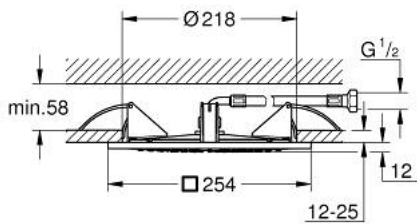

26 874 000 RAINSHOWER AQUA 10" CEILING SHOWER 1 SPRAY

PRODUCT DESCRIPTION

- Colour: chrome
- spray pattern: Rain
- 254 x 254 mm
- material: metal
- connection thread 1/2"
- GROHE EcoJoy - less water, perfect flow
- maximum flow rate (at 3 bar): 8 l/min
- GROHE DreamSpray - perfect spray pattern
- GROHE LongLife finish
- GROHE SpeedClean - effortless limescale removal
- suitable for instantaneous heater
- min. recommended pressure 1.0 bar

26 874 000 RAINSHOWER AQUA 10" CEILING SHOWER 1 SPRAY

SPARE PARTS, March 2024 – now

1: Fibre seal dia. Ø 18,5 x Ø 12 x 2 (Spare part-nr. 0138900M)

2: Dirt strainer (Spare part-nr. 48007000)