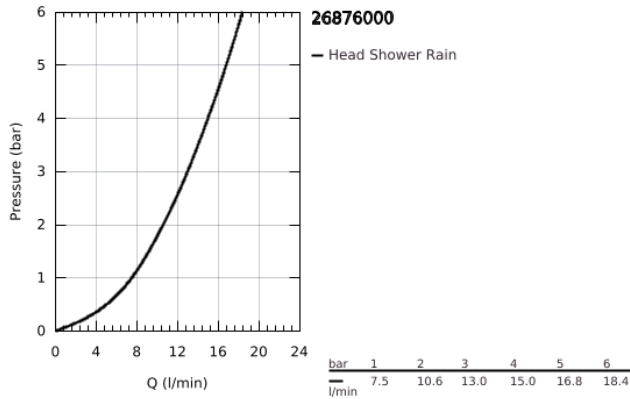

## 26 876 000 RAINSHOWER AQUA 230 HEAD SHOWER 1 SPRAY

### PRODUCT DESCRIPTION

- Colour: chrome
- spray pattern: Rain
- 230 x 230 mm
- material: metal
- ball joint with turning angle  $\pm 15^\circ$
- connection thread  $\frac{1}{2}$ "
- maximum flow rate (at 3 bar): 13 l/min
- GROHE DreamSpray - perfect spray pattern
- GROHE LongLife finish
- GROHE SpeedClean - effortless limescale removal
- suitable for instantaneous heater