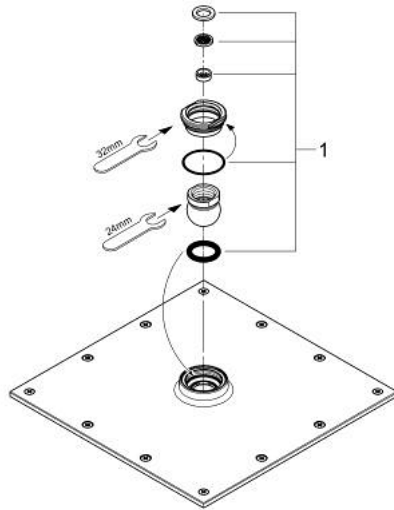

### PRODUCT DESCRIPTION

- Colour: chrome
- spray pattern: Rain
- 230 x 230 mm
- material: metal
- ball joint with turning angle  $\pm 15^\circ$
- connection thread  $\frac{1}{2}$ "
- GROHE EcoJoy - less water, perfect flow
- maximum flow rate (at 3 bar): 8.5 l/min
- GROHE DreamSpray - perfect spray pattern
- GROHE LongLife finish
- GROHE SpeedClean - effortless limescale removal
- suitable for instantaneous heater

26 877 000 **RAINSHOWER AQUA 230 HEAD SHOWER 1 SPRAY**

**SPARE PARTS**, October 2021 – now

1: Spare part set (Spare part-nr. 45933000)