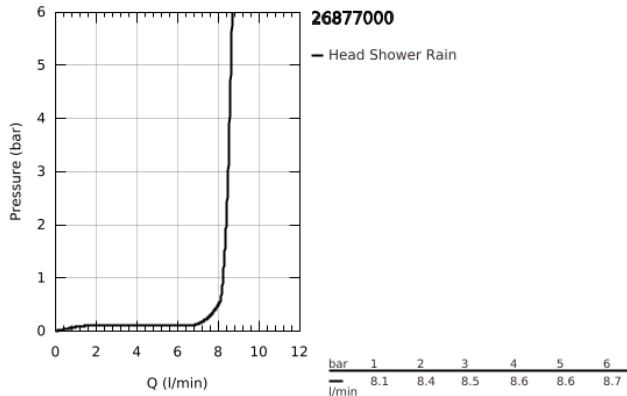

## 26 877 000 RAINSHOWER AQUA 230 HEAD SHOWER 1 SPRAY

### PRODUCT DESCRIPTION

- Colour: chrome
- spray pattern: Rain
- 230 x 230 mm
- material: metal
- ball joint with turning angle  $\pm 15^\circ$
- connection thread  $\frac{1}{2}$ "
- GROHE EcoJoy - less water, perfect flow
- maximum flow rate (at 3 bar): 8.5 l/min
- GROHE DreamSpray - perfect spray pattern
- GROHE LongLife finish
- GROHE SpeedClean - effortless limescale removal
- suitable for instantaneous heater