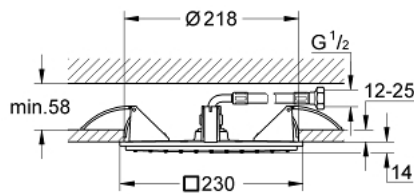

26 883 000 RAINSHOWER AQUA 230 CEILING SHOWER 1 SPRAY

PRODUCT DESCRIPTION

- Colour: chrome
- spray pattern: Rain
- maximum flow rate (at 3 bar): 8 l/min
- 230 x 230 mm
- material: metal
- connection thread 1/2"
- GROHE EcoJoy - less water, perfect flow
- GROHE DreamSpray - perfect spray pattern
- GROHE LongLife finish
- GROHE SpeedClean - effortless limescale removal
- suitable for instantaneous heater
- min. recommended pressure 1.0 bar