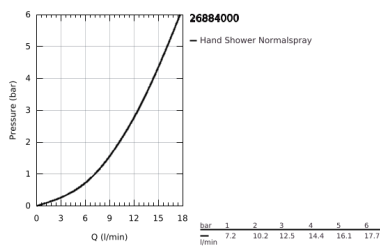

## 26 884 000 RAINSHOWER AQUA CUBE STICK HAND SHOWER 1 SPRAY

### PRODUCT DESCRIPTION

- Colour: chrome
- spray pattern: Standard spray
- maximum flow rate (at 3 bar): 12.5 l/min
- material: metal
- GROHE DreamSpray - perfect spray pattern
- GROHE LongLife finish
- GROHE SpeedClean - effortless limescale removal
- Inner WaterGuide - inner insulation for surface protection
- universal mounting system, fitting all standard shower hoses
- suitable for instantaneous heater
- min. recommended pressure 1.0 bar