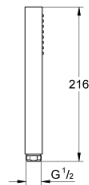

### PRODUCT DESCRIPTION

- Colour: chrome
- spray pattern: Standard spray
- maximum flow rate (at 3 bar): 12.5 l/min
- material: metal
- GROHE DreamSpray - perfect spray pattern
- GROHE LongLife finish
- GROHE SpeedClean - effortless limescale removal
- Inner WaterGuide - inner insulation for surface protection
- universal mounting system, fitting all standard shower hoses
- suitable for instantaneous heater
- min. recommended pressure 1.0 bar