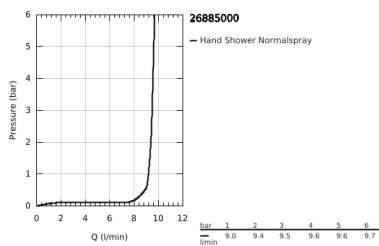

26 885 000 RAINSHOWER AQUA CUBE STICK HAND SHOWER 1 SPRAY

PRODUCT DESCRIPTION

- Colour: chrome
- spray pattern: Standard spray
- material: metal
- GROHE EcoJoy - less water, perfect flow
- maximum flow rate (at 3 bar): 9.5 l/min
- GROHE DreamSpray - perfect spray pattern
- GROHE LongLife finish
- GROHE SpeedClean - effortless limescale removal
- Inner WaterGuide - inner insulation for surface protection
- universal mounting system, fitting all standard shower hoses
- suitable for instantaneous heater
- min. recommended pressure 1.0 bar

26 885 000 **RAINSHOWER AQUA CUBE STICK HAND SHOWER 1 SPRAY**

SPARE PARTS, October 2021 – now

1: Dirt strainer (Spare part-nr. 0700200M)