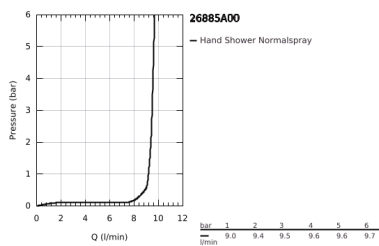

26 885 A00 RAINSHOWER AQUA CUBE STICK HAND SHOWER 1 SPRAY

PRODUCT DESCRIPTION

- Colour: hard graphite
- spray pattern: Standard spray
- material: metal
- GROHE EcoJoy - less water, perfect flow
- maximum flow rate (at 3 bar): 9.5 l/min
- GROHE DreamSpray - perfect spray pattern
- GROHE LongLife finish
- GROHE SpeedClean - effortless limescale removal
- Inner WaterGuide - inner insulation for surface protection
- universal mounting system, fitting all standard shower hoses
- suitable for instantaneous heater
- min. recommended pressure 1.0 bar

26 885 A00 **RAINSHOWER AQUA CUBE STICK HAND SHOWER 1 SPRAY**

SPARE PARTS, October 2021 – now

1: Dirt strainer (Spare part-nr. 0700200M)