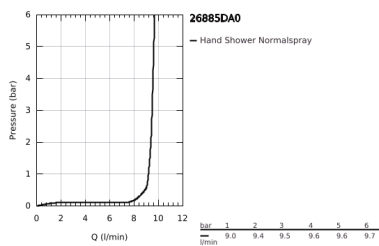

26 885 DA0 RAINSHOWER AQUA CUBE STICK HAND SHOWER 1 SPRAY

PRODUCT DESCRIPTION

- Colour: warm sunset
- spray pattern: Standard spray
- material: metal
- GROHE EcoJoy - less water, perfect flow
- maximum flow rate (at 3 bar): 9.5 l/min
- GROHE DreamSpray - perfect spray pattern
- GROHE LongLife finish
- GROHE SpeedClean - effortless limescale removal
- Inner WaterGuide - inner insulation for surface protection
- universal mounting system, fitting all standard shower hoses
- suitable for instantaneous heater
- min. recommended pressure 1.0 bar

26 885 DA0 **RAINSHOWER AQUA CUBE STICK HAND SHOWER 1 SPRAY**

SPARE PARTS, November 2022 – now

1: Dirt strainer (Spare part-nr. 0700200M)