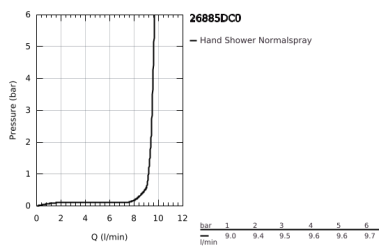

26 885 DC0 RAINSHOWER AQUA CUBE STICK HAND SHOWER 1 SPRAY

PRODUCT DESCRIPTION

- Colour: Supersteel
- spray pattern: Standard spray
- material: metal
- GROHE EcoJoy - less water, perfect flow
- maximum flow rate (at 3 bar): 9.5 l/min
- GROHE DreamSpray - perfect spray pattern
- GROHE LongLife finish
- GROHE SpeedClean - effortless limescale removal
- Inner WaterGuide - inner insulation for surface protection
- universal mounting system, fitting all standard shower hoses
- suitable for instantaneous heater
- min. recommended pressure 1.0 bar

26 885 DC0 RAINSHOWER AQUA CUBE STICK HAND SHOWER 1 SPRAY

SPARE PARTS, October 2021 – now

1: Dirt strainer (Spare part-nr. 0700200M)