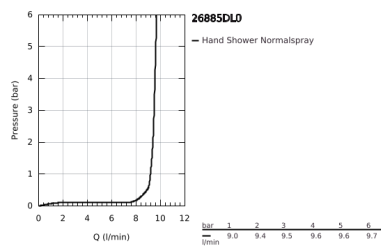

## 26 885 DL0 RAINSHOWER AQUA CUBE STICK HAND SHOWER 1 SPRAY

### PRODUCT DESCRIPTION

- Colour: brushed warm sunset
- spray pattern: Standard spray
- material: metal
- GROHE EcoJoy - less water, perfect flow
- maximum flow rate (at 3 bar): 9.5 l/min
- GROHE DreamSpray - perfect spray pattern
- GROHE LongLife finish
- GROHE SpeedClean - effortless limescale removal
- Inner WaterGuide - inner insulation for surface protection
- universal mounting system, fitting all standard shower hoses
- suitable for instantaneous heater
- min. recommended pressure 1.0 bar