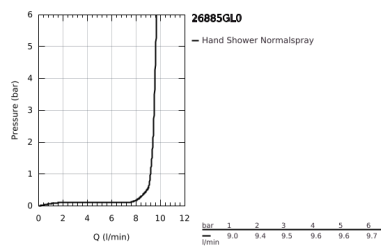

## 26 885 GL0 RAINSHOWER AQUA CUBE STICK HAND SHOWER 1 SPRAY

### PRODUCT DESCRIPTION

- Colour: cool sunrise
- spray pattern: Standard spray
- material: metal
- GROHE EcoJoy - less water, perfect flow
- maximum flow rate (at 3 bar): 9.5 l/min
- GROHE DreamSpray - perfect spray pattern
- GROHE LongLife finish
- GROHE SpeedClean - effortless limescale removal
- Inner WaterGuide - inner insulation for surface protection
- universal mounting system, fitting all standard shower hoses
- suitable for instantaneous heater
- min. recommended pressure 1.0 bar