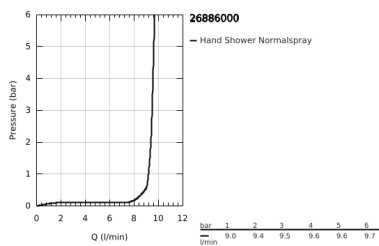

26 886 000 RAINSHOWER AQUA CUBE STICK WALL HOLDER SET 1 SPRAY

PRODUCT DESCRIPTION

- Colour: chrome
- consisting of:
 - hand shower, metal (26 885 000)
 - wall shower holder (26 847 000)
 - metal shower hose 1500 mm (28 417)
 - GROHE EcoJoy 9.5 l/min flow limiter
 - GROHE DreamSpray - perfect spray pattern
 - GROHE LongLife finish
 - GROHE SpeedClean - effortless limescale removal
 - Inner WaterGuide - inner insulation for surface protection
 - TwistStop - to prevent hose from twisting
 - suitable for instantaneous heater
 - min. recommended pressure 1.0 bar