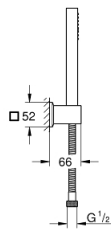

26 886 000 RAINSHOWER AQUA CUBE STICK WALL HOLDER SET 1 SPRAY

PRODUCT DESCRIPTION

- Colour: chrome
- consisting of:
 - hand shower, metal (26 885 000)
 - wall shower holder (26 847 000)
 - metal shower hose 1500 mm (28 417)
 - GROHE EcoJoy 9.5 l/min flow limiter
 - GROHE DreamSpray - perfect spray pattern
 - GROHE LongLife finish
 - GROHE SpeedClean - effortless limescale removal
 - Inner WaterGuide - inner insulation for surface protection
 - TwistStop - to prevent hose from twisting
 - suitable for instantaneous heater
 - min. recommended pressure 1.0 bar

26 886 000 **RAINSHOWER AQUA CUBE STICK WALL HOLDER SET 1 SPRAY**

SPARE PARTS, October 2021 – now

1: Dirt strainer (Spare part-nr. 0700200M)