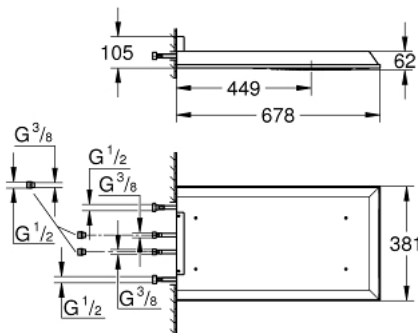

26 887 000 RAINSHOWER AQUA 15" HEAD SHOWER 3 SPRAYS

PRODUCT DESCRIPTION

- Colour: chrome
- Rain, Bokoma Spray, Waterfall and combinations
- 381 mm (width) x 62 mm (height) x 678 mm (depth)
- material: metal
- GROHE DreamSpray - perfect spray pattern
- GROHE LongLife finish
- GROHE XL Waterfall extra wide waterfall spray
- GROHE SpeedClean - effortless limescale removal
- flow of single spray at 3 bar:
 - 1 x Rain spray 300 mm: approx. 20 l/min
 - 2 x XL Waterfall: 1 x Waterfall 20 l, 2 x Waterfall 32 l/min
 - 4 x Bokoma Spray with adjustment angle 20°: 20 l/min
- requires rough-in set (26 855 000) - to be ordered separately
- head shower has to be controlled by 4 outlets
- the ceiling shower has to be controlled by 3 or 4 outlets + 1 hand shower outlet and the performance of the waste must be of sufficient size (more than 53 l/min)