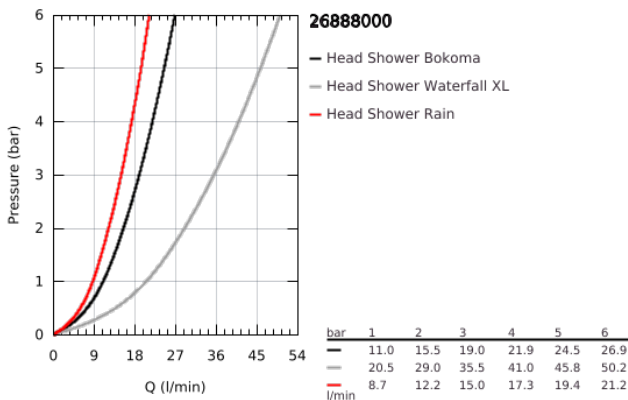

## 26 888 000 RAINSHOWER AQUA 15" CEILING SHOWER 3 SPRAYS

### PRODUCT DESCRIPTION

- Colour: chrome
- Rain, Bokoma Spray, Waterfall and combinations
- 381 mm (width) x 17 mm (height) x 456 mm (depth)
- material: metal
- GROHE DreamSpray - perfect spray pattern
- GROHE LongLife finish
- GROHE XL Waterfall extra wide waterfall spray
- GROHE SpeedClean - effortless limescale removal
- flow of single spray at 3 bar:
  - 1 x Rain spray 300 mm: approx. 15 l/min
  - 2 x XL Waterfall: 1 x Waterfall 20 l/min, 2 x Waterfall 35.5 l/min
  - 4 x Bokoma Spray with adjustment angle 20°: 19 l/min
- the ceiling shower has to be controlled by 3 or 4 outlets + 1 hand shower outlet and the performance of the waste must be of sufficient size (more than 53 l/min)