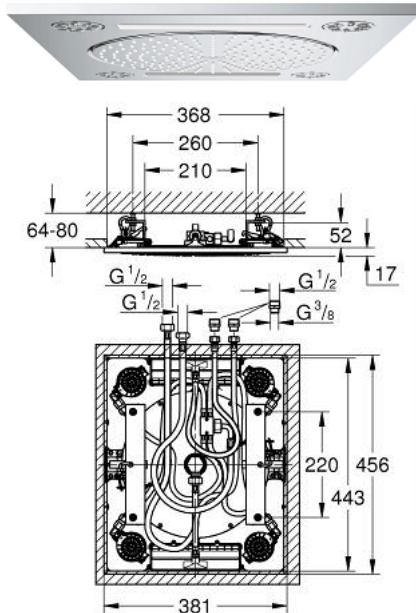

### PRODUCT DESCRIPTION

- Colour: chrome
- Rain, Bokoma Spray, Waterfall and combinations
- 381 mm (width) x 17 mm (height) x 456 mm (depth)
- material: metal
- GROHE DreamSpray - perfect spray pattern
- GROHE LongLife finish
- GROHE XL Waterfall extra wide waterfall spray
- GROHE SpeedClean - effortless limescale removal
- flow of single spray at 3 bar:
  - 1 x Rain spray 300 mm: approx. 15 l/min
  - 2 x XL Waterfall: 1 x Waterfall 20 l/min, 2 x Waterfall 35.5 l/min
  - 4 x Bokoma Spray with adjustment angle 20°: 19 l/min
- the ceiling shower has to be controlled by 3 or 4 outlets + 1 hand shower outlet and the performance of the waste must be of sufficient size (more than 53 l/min)

## 26 888 000 RAINSHOWER AQUA 15" CEILING SHOWER 3 SPRAYS

**SPARE PARTS**, October 2021 – now

1: Dirt strainer (Spare part-nr. 48007000)

2: Dirt strainer (Spare part-nr. 47135000)

3: Spray face (Spare part-nr. 48348000)