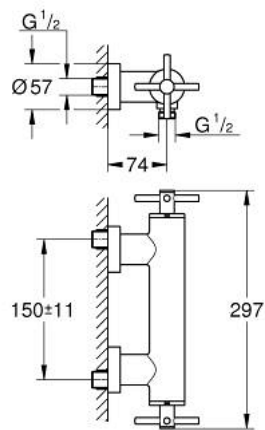

26 895 000 ATRIO SHOWER MIXER 1/2"

PRODUCT DESCRIPTION

- Colour: chrome
- wall mounted
- ceramic headparts 1/2", 90°
- GROHE LongLife finish
- shower outlet 1/2"
- integrated non-return valves in the shower outlet 1/2"
- covered S-unions
- protected against backflow
- without shower set
- with cross handles
- Two different sets of caps included. One set with "H" and "C" marking, one set without marking.

26 895 000 ATRIO SHOWER MIXER 1/2"

SPARE PARTS, October 2021 – now

- 1: Pair of handles (Spare part-nr. 48406000)
- 2: Ceramic headpart, 1/2" (Spare part-nr. 45883000)
- 2.1: O-ring Ø 18.2 x Ø 1.7 (Spare part-nr. 0392400M)
- 3: Non-return valve (Spare part-nr. 08565000)
- 4: Ceramic headpart, 1/2" (Spare part-nr. 45882000)
- 4.1: O-ring Ø 18.2 x Ø 1.7 (Spare part-nr. 0392400M)