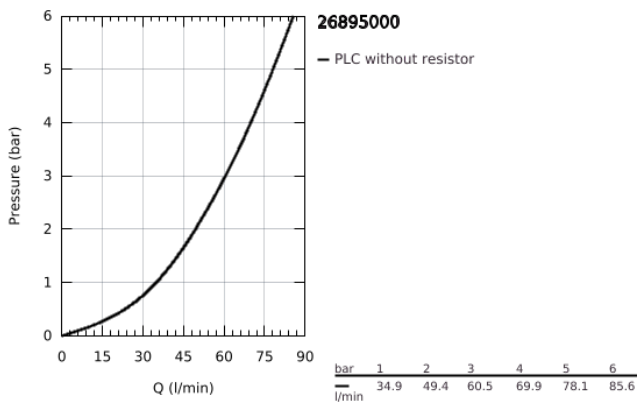

26 895 000 ATRIO SHOWER MIXER 1/2"

PRODUCT DESCRIPTION

- Colour: chrome
- wall mounted
- ceramic headparts 1/2", 90°
- GROHE LongLife finish
- shower outlet 1/2"
- integrated non-return valves in the shower outlet 1/2"
- covered S-unions
- protected against backflow
- without shower set
- with cross handles
- Two different sets of caps included. One set with "H" and "C" marking, one set without marking.

26 895 000 ATRIO SHOWER MIXER 1/2"

SPARE PARTS, October 2021 – now

- 1: Pair of handles (Spare part-nr. 48406000)
- 2: Ceramic headpart, 1/2" (Spare part-nr. 45883000)
- 2.1: O-ring Ø 18.2 x Ø 1.7 (Spare part-nr. 0392400M)
- 3: Non-return valve (Spare part-nr. 08565000)
- 4: Ceramic headpart, 1/2" (Spare part-nr. 45882000)
- 4.1: O-ring Ø 18.2 x Ø 1.7 (Spare part-nr. 0392400M)