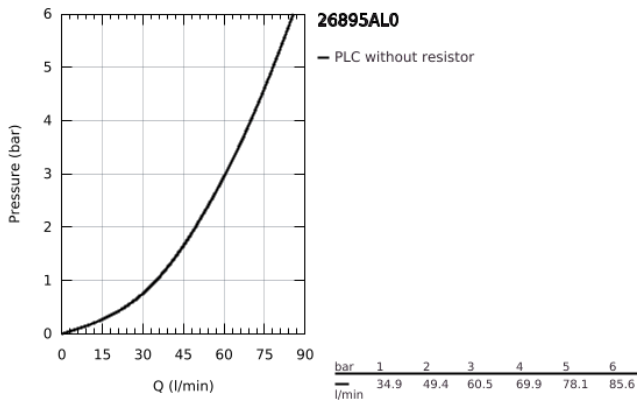

## 26 895 AL0 ATRIO SHOWER MIXER 1/2"

### PRODUCT DESCRIPTION

- Colour: brushed hard graphite
- wall mounted
- ceramic headparts 1/2", 90°
- GROHE LongLife finish
- shower outlet 1/2"
- integrated non-return valves in the shower outlet 1/2"
- covered S-unions
- protected against backflow
- without shower set
- with cross handles
- Two different sets of caps included. One set with "H" and "C" marking, one set without marking.

### SPARE PARTS, October 2021 – now

- 1: Pair of handles (Spare part-nr. 48406AL0)
- 2: Ceramic headpart, 1/2" (Spare part-nr. 45883000)
- 2.1: O-ring Ø 18.2 x Ø 1.7 (Spare part-nr. 0392400M)
- 3: Non-return valve (Spare part-nr. 08565000)
- 4: Ceramic headpart, 1/2" (Spare part-nr. 45882000)
- 4.1: O-ring Ø 18.2 x Ø 1.7 (Spare part-nr. 0392400M)