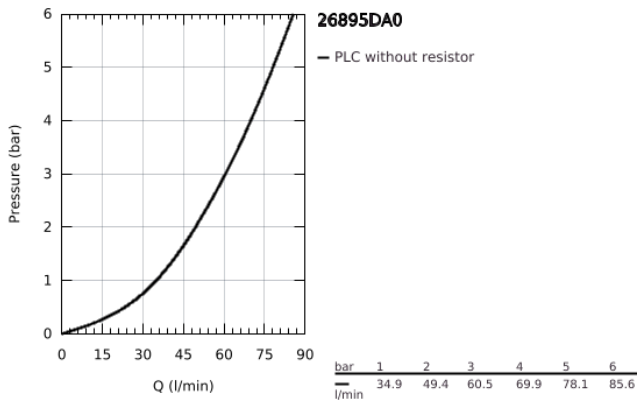

## 26 895 DA0 ATRIO SHOWER MIXER 1/2"

### PRODUCT DESCRIPTION

- Colour: warm sunset
- wall mounted
- ceramic headparts 1/2", 90°
- GROHE LongLife finish
- shower outlet 1/2"
- integrated non-return valves in the shower outlet 1/2"
- covered S-unions
- protected against backflow
- without shower set
- with cross handles
- Two different sets of caps included. One set with "H" and "C" marking, one set without marking.

### SPARE PARTS, October 2021 – now

- 1: Pair of handles (Spare part-nr. 48406DA0)
- 2: Ceramic headpart, 1/2" (Spare part-nr. 45883000)
- 2.1: O-ring Ø 18.2 x Ø 1.7 (Spare part-nr. 0392400M)
- 3: Non-return valve (Spare part-nr. 08565000)
- 4: Ceramic headpart, 1/2" (Spare part-nr. 45882000)
- 4.1: O-ring Ø 18.2 x Ø 1.7 (Spare part-nr. 0392400M)