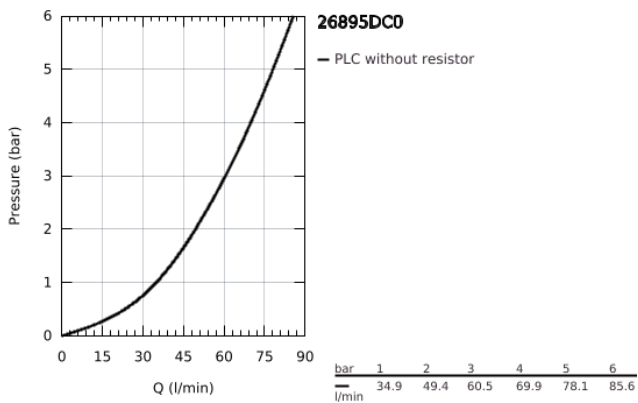

## 26 895 DC0 ATRIO SHOWER MIXER 1/2"

### PRODUCT DESCRIPTION

- Colour: Supersteel
- wall mounted
- ceramic headparts 1/2", 90°
- GROHE LongLife finish
- shower outlet 1/2"
- integrated non-return valves in the shower outlet 1/2"
- covered S-unions
- protected against backflow
- without shower set
- with cross handles
- Two different sets of caps included. One set with "H" and "C" marking, one set without marking.

### SPARE PARTS, October 2021 – now

- 1: Pair of handles (Spare part-nr. 48406DC0)
- 2: Ceramic headpart, 1/2" (Spare part-nr. 45883000)
- 2.1: O-ring Ø 18.2 x Ø 1.7 (Spare part-nr. 0392400M)
- 3: Non-return valve (Spare part-nr. 08565000)
- 4: Ceramic headpart, 1/2" (Spare part-nr. 45882000)
- 4.1: O-ring Ø 18.2 x Ø 1.7 (Spare part-nr. 0392400M)