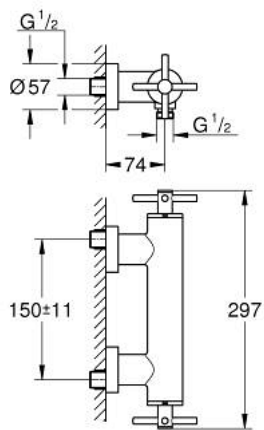

## 26 895 DC0 ATRIO SHOWER MIXER 1/2"

### PRODUCT DESCRIPTION

- Colour: Supersteel
- wall mounted
- ceramic headparts 1/2", 90°
- GROHE LongLife finish
- shower outlet 1/2"
- integrated non-return valves in the shower outlet 1/2"
- covered S-unions
- protected against backflow
- without shower set
- with cross handles
- Two different sets of caps included. One set with "H" and "C" marking, one set without marking.

### SPARE PARTS, October 2021 – now

- 1: Pair of handles (Spare part-nr. 48406DC0)
- 2: Ceramic headpart, 1/2" (Spare part-nr. 45883000)
- 2.1: O-ring Ø 18.2 x Ø 1.7 (Spare part-nr. 0392400M)
- 3: Non-return valve (Spare part-nr. 08565000)
- 4: Ceramic headpart, 1/2" (Spare part-nr. 45882000)
- 4.1: O-ring Ø 18.2 x Ø 1.7 (Spare part-nr. 0392400M)