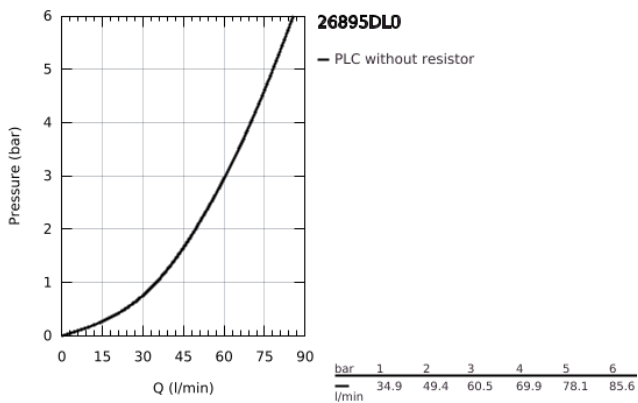

## 26 895 DL0 ATRIO SHOWER MIXER 1/2"

### PRODUCT DESCRIPTION

- Colour: brushed warm sunset
- wall mounted
- ceramic headparts 1/2", 90°
- GROHE LongLife finish
- shower outlet 1/2"
- integrated non-return valves in the shower outlet 1/2"
- covered S-unions
- protected against backflow
- without shower set
- with cross handles
- Two different sets of caps included. One set with "H" and "C" marking, one set without marking.