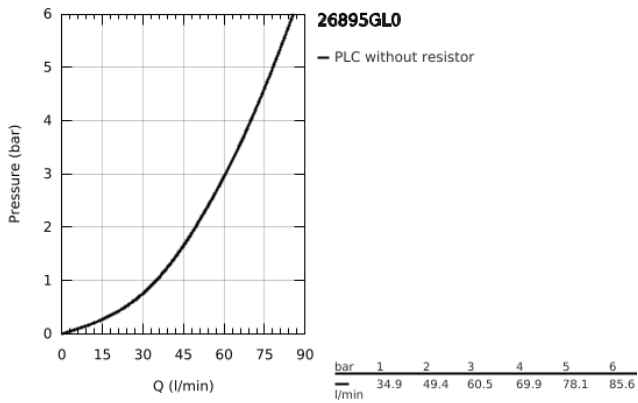

26 895 GL0 ATRIO SHOWER MIXER 1/2"

PRODUCT DESCRIPTION

- Colour: cool sunrise
- wall mounted
- ceramic headparts 1/2", 90°
- GROHE LongLife finish
- shower outlet 1/2"
- integrated non-return valves in the shower outlet 1/2"
- covered S-unions
- protected against backflow
- without shower set
- with cross handles
- Two different sets of caps included. One set with "H" and "C" marking, one set without marking.

26 895 GL0 ATRIO SHOWER MIXER 1/2"

SPARE PARTS, October 2021 – now

- 1: Pair of handles (Spare part-nr. 48406GL0)
- 2: Ceramic headpart, 1/2" (Spare part-nr. 45883000)
- 2.1: O-ring Ø 18.2 x Ø 1.7 (Spare part-nr. 0392400M)
- 3: Non-return valve (Spare part-nr. 08565000)
- 4: Ceramic headpart, 1/2" (Spare part-nr. 45882000)
- 4.1: O-ring Ø 18.2 x Ø 1.7 (Spare part-nr. 0392400M)