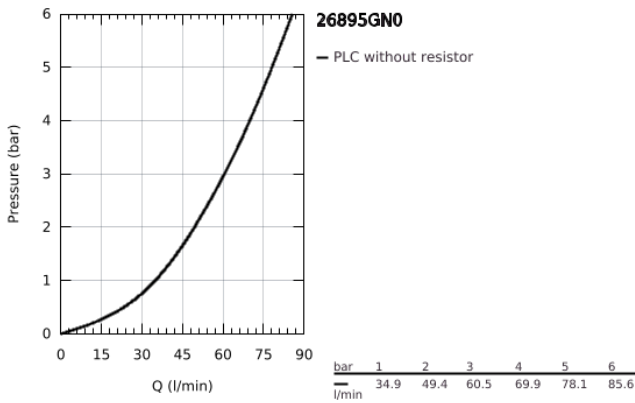

26 895 GN0 **ATRIO SHOWER MIXER 1/2"**

PRODUCT DESCRIPTION

- Colour: brushed cool sunrise
- wall mounted
- ceramic headparts 1/2", 90°
- GROHE LongLife finish
- shower outlet 1/2"
- integrated non-return valves in the shower outlet 1/2"
- covered S-unions
- protected against backflow
- without shower set
- with cross handles
- Two different sets of caps included. One set with "H" and "C" marking, one set without marking.

26 895 GN0 ATRIO SHOWER MIXER 1/2"

SPARE PARTS, October 2021 – now

- 1: Pair of handles (Spare part-nr. 48406GN0)
- 2: Ceramic headpart, 1/2" (Spare part-nr. 45883000)
- 2.1: O-ring Ø 18.2 x Ø 1.7 (Spare part-nr. 0392400M)
- 3: Non-return valve (Spare part-nr. 08565000)
- 4: Ceramic headpart, 1/2" (Spare part-nr. 45882000)
- 4.1: O-ring Ø 18.2 x Ø 1.7 (Spare part-nr. 0392400M)