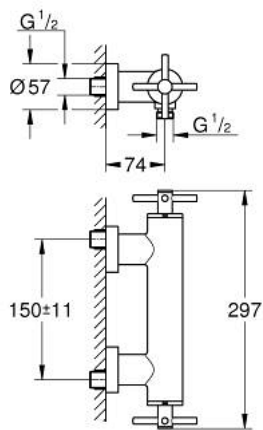

26 895 GN0 **ATRIO SHOWER MIXER 1/2"**

PRODUCT DESCRIPTION

- Colour: brushed cool sunrise
- wall mounted
- ceramic headparts 1/2", 90°
- GROHE LongLife finish
- shower outlet 1/2"
- integrated non-return valves in the shower outlet 1/2"
- covered S-unions
- protected against backflow
- without shower set
- with cross handles
- Two different sets of caps included. One set with "H" and "C" marking, one set without marking.

26 895 GN0 ATRIO SHOWER MIXER 1/2"

SPARE PARTS, October 2021 – now

- 1: Pair of handles (Spare part-nr. 48406GN0)
- 2: Ceramic headpart, 1/2" (Spare part-nr. 45883000)
- 2.1: O-ring Ø 18.2 x Ø 1.7 (Spare part-nr. 0392400M)
- 3: Non-return valve (Spare part-nr. 08565000)
- 4: Ceramic headpart, 1/2" (Spare part-nr. 45882000)
- 4.1: O-ring Ø 18.2 x Ø 1.7 (Spare part-nr. 0392400M)