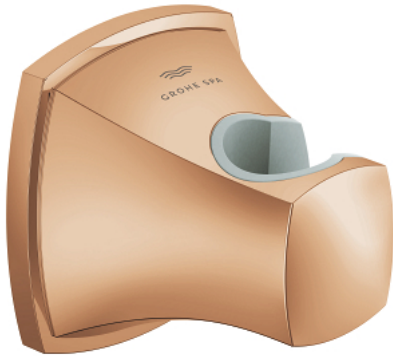

26 896 DA0 GRANDERA WALL HAND SHOWER HOLDER

PRODUCT DESCRIPTION

- Colour: warm sunset
- material: metal
- GROHE LongLife finish