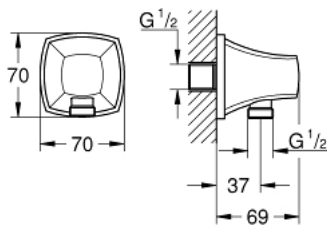

26 897 000 **GRANDERA SHOWER OUTLET ELBOW, 1/2"**

PRODUCT DESCRIPTION

- Colour: chrome
- material: metal
- male thread
- protected against backflow
- GROHE LongLife finish

26 897 000 **GRANDERA SHOWER OUTLET ELBOW, 1/2"**

SPARE PARTS, October 2021 – now

1: Non-return valve (Spare part-nr. 08565000)