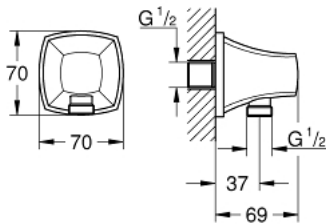

26 897 DA0 **GRANDERA SHOWER OUTLET ELBOW, 1/2"**

**PRODUCT DESCRIPTION**

- Colour: warm sunset
- material: metal
- male thread
- protected against backflow
- GROHE LongLife finish

## 26 897 DA0 GRANDERA SHOWER OUTLET ELBOW, 1/2"

**SPARE PARTS**, October 2021 – now

1: Non-return valve (Spare part-nr. 08565000)