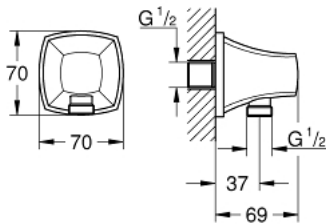

26 897 IG0 **GRANDERA SHOWER OUTLET ELBOW, 1/2"**

PRODUCT DESCRIPTION

- Colour: chrome/gold
- material: metal
- male thread
- protected against backflow
- GROHE LongLife finish

26 897 IG0 GRANDERA SHOWER OUTLET ELBOW, 1/2"

SPARE PARTS, October 2021 – now

1: Non-return valve (Spare part-nr. 08565000)