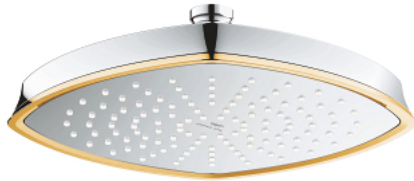

26 898 IG0 GRANDERA 210 HEAD SHOWER 1 SPRAY

PRODUCT DESCRIPTION

- Colour: chrome/gold
- spray pattern: Rain
- 221 x 221 mm
- metal
- with ball joint
- rotation angle $\pm 15^\circ$
- connection thread $\frac{1}{2}$ "
- GROHE DreamSpray - perfect spray pattern
- GROHE LongLife finish
- GROHE SpeedClean - effortless limescale removal
- suitable for instantaneous heater
- min. recommended pressure 1.0 bar