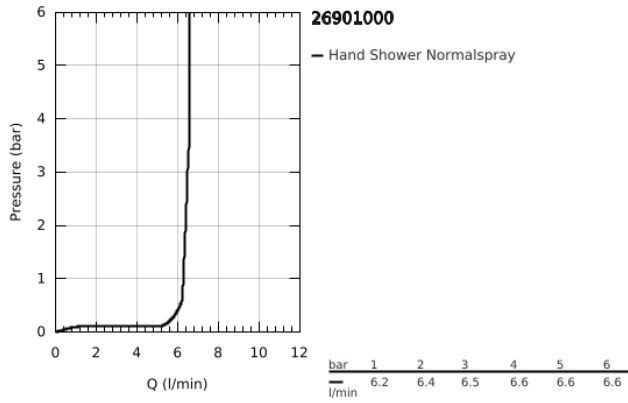

26 901 000 **GRANDERA STICK WALL HOLDER SET 1 SPRAY**