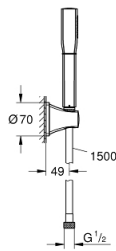

## 26 901 000 GRANDERA STICK WALL HOLDER SET 1 SPRAY

### PRODUCT DESCRIPTION

- Colour: chrome
- consisting of:
  - Stick hand shower (26 852 xx0)
  - maximum flow rate (at 3 bar): 7.6 l/min
  - wall hand shower holder (26 896 xx0)
  - Rotaflex Metal Long-Life TwistStop shower hose 1500 mm (28 417)
  - GROHE DreamSpray - perfect spray pattern
  - Inner WaterGuide - inner insulation for surface protection
  - GROHE CoolTouch - no risk of scalding
  - GROHE LongLife finish
  - GROHE SpeedClean - effortless limescale removal
  - suitable for instantaneous heater
  - min. recommended pressure 1.0 bar