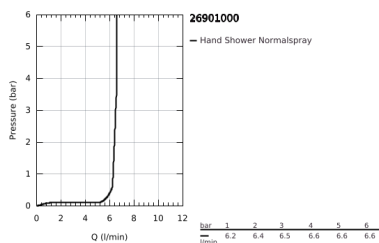

## 26 901 000 GRANDERA STICK WALL HOLDER SET 1 SPRAY

### PRODUCT DESCRIPTION

- Colour: chrome
- consisting of:
  - Stick hand shower (26 852 xx0)
  - maximum flow rate (at 3 bar): 7.6 l/min
  - wall hand shower holder (26 896 xx0)
  - Rotaflex Metal Long-Life TwistStop shower hose 1500 mm (28 417)
  - GROHE DreamSpray - perfect spray pattern
  - Inner WaterGuide - inner insulation for surface protection
  - GROHE CoolTouch - no risk of scalding
  - GROHE LongLife finish
  - GROHE SpeedClean - effortless limescale removal
  - suitable for instantaneous heater
  - min. recommended pressure 1.0 bar