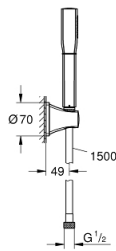

## 26 901 IG0 GRANDERA STICK WALL HOLDER SET 1 SPRAY

### PRODUCT DESCRIPTION

- Colour: chrome/gold
- consisting of:
  - Stick hand shower (26 852 xx0)
  - maximum flow rate (at 3 bar): 7.6 l/min
  - wall hand shower holder (26 896 xx0)
  - Rotaflex Metal Long-Life TwistStop shower hose 1500 mm (28 417)
  - GROHE DreamSpray - perfect spray pattern
  - Inner WaterGuide - inner insulation for surface protection
  - GROHE CoolTouch - no risk of scalding
  - GROHE LongLife finish
  - GROHE SpeedClean - effortless limescale removal
  - suitable for instantaneous heater
  - min. recommended pressure 1.0 bar