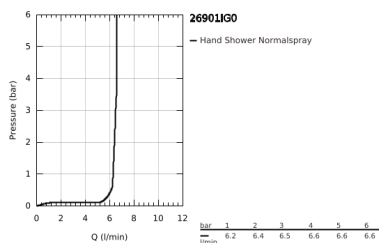

## 26 901 IG0 GRANDERA STICK WALL HOLDER SET 1 SPRAY

### PRODUCT DESCRIPTION

- Colour: chrome/gold
- consisting of:
  - Stick hand shower (26 852 xx0)
  - maximum flow rate (at 3 bar): 7.6 l/min
  - wall hand shower holder (26 896 xx0)
  - Rotaflex Metal Long-Life TwistStop shower hose 1500 mm (28 417)
  - GROHE DreamSpray - perfect spray pattern
  - Inner WaterGuide - inner insulation for surface protection
  - GROHE CoolTouch - no risk of scalding
  - GROHE LongLife finish
  - GROHE SpeedClean - effortless limescale removal
  - suitable for instantaneous heater
  - min. recommended pressure 1.0 bar