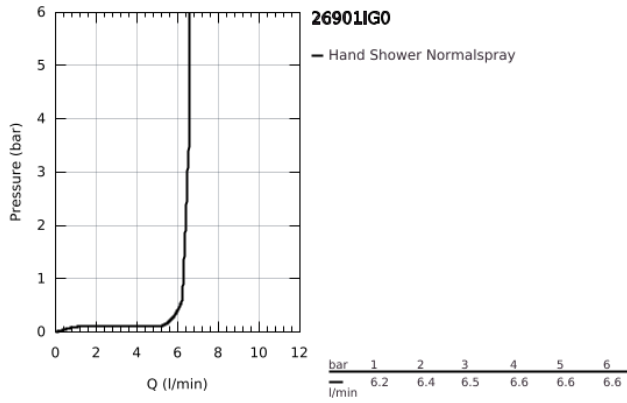

26 901 IG0 GRANDERA STICK WALL HOLDER SET 1 SPRAY