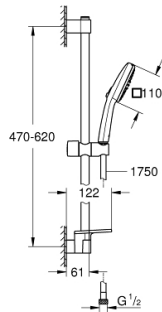

26 907 003 TEMPESTA CUBE 110 SHOWER RAIL SET 2 SPRAYS

PRODUCT DESCRIPTION

- Colour: chrome
- consisting of:
 - hand shower Tempesta Cube 110 (26 746)
 - spray patterns: Rain, Jet
 - maximum flow rate (at 3 bar): 7.4 l/min
 - shower rail, 600 mm (27 523)
 - Relaxaflex hose 1750 mm 1/2" x 1/2" (28 154)
 - GROHE EasyReach tray (26 770)
 - GROHE EcoJoy - less water, perfect flow
 - GROHE SmartSwitch - easily rotate the dial to enjoy your preferred spray option
 - GROHE DreamSpray - perfect spray pattern
 - GROHE LongLife finish
- Flexible Installation - 1 adjustable bracket for existing drill holes
- adjustable rail holder (turn and glide shower holder)
- GROHE SpeedClean - effortless limescale removal
- Inner WaterGuide - inner insulation for surface protection
- ShockProof silicone ring prevents damages caused by shower falling
- min. recommended pressure 1.0 bar
- suitable for instantaneous heater
- professional edition

26 907 003 TEMPESTA CUBE 110 SHOWER RAIL SET 2 SPRAYS

SPARE PARTS, November 2021 – now

- 1: Shower bar holder (Spare part-nr. 48607000)
- 2: Glide element (Spare part-nr. 48609000)
- 3: Shower bar holder (Spare part-nr. 48608000)
- 4: Dirt strainer (Spare part-nr. 0700200M)
- 5: GROHE EasyReach tray (Spare part-nr. 26770001)
- 6: Compensation disc (Spare part-nr. 48543001)*