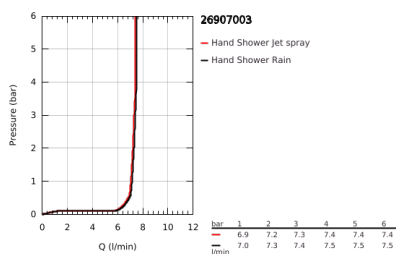

26 907 003 TEMPESTA CUBE 110 SHOWER RAIL SET 2 SPRAYS

PRODUCT DESCRIPTION

- Colour: chrome
- consisting of:
 - hand shower Tempesta Cube 110 (26 746)
 - spray patterns: Rain, Jet
 - maximum flow rate (at 3 bar): 7.4 l/min
 - shower rail, 600 mm (27 523)
 - Relaxaflex hose 1750 mm 1/2" x 1/2" (28 154)
 - GROHE EasyReach tray (26 770)
 - GROHE EcoJoy - less water, perfect flow
 - GROHE SmartSwitch - easily rotate the dial to enjoy your preferred spray option
 - GROHE DreamSpray - perfect spray pattern
 - GROHE LongLife finish
- Flexible Installation - 1 adjustable bracket for existing drill holes
- adjustable rail holder (turn and glide shower holder)
- GROHE SpeedClean - effortless limescale removal
- Inner WaterGuide - inner insulation for surface protection
- ShockProof silicone ring prevents damages caused by shower falling
- min. recommended pressure 1.0 bar
- suitable for instantaneous heater
- professional edition

26 907 003 TEMPESTA CUBE 110 SHOWER RAIL SET 2 SPRAYS

SPARE PARTS, November 2021 – now

- 1: Shower bar holder (Spare part-nr. 48607000)
- 2: Glide element (Spare part-nr. 48609000)
- 3: Shower bar holder (Spare part-nr. 48608000)
- 4: Dirt strainer (Spare part-nr. 0700200M)
- 5: GROHE EasyReach tray (Spare part-nr. 26770001)
- 6: Compensation disc (Spare part-nr. 48543001)*