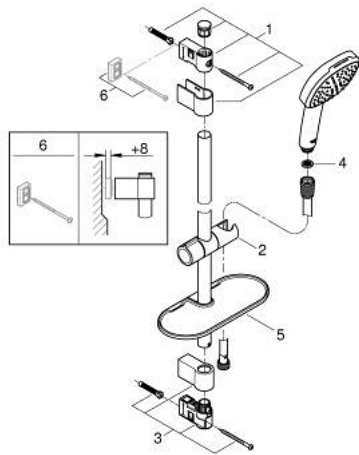

26 907 003 TEMPESTA CUBE 110 SHOWER RAIL SET 2 SPRAYS

PRODUCT DESCRIPTION

- Colour: chrome
- consisting of:
 - hand shower Tempesta Cube 110 (26 746)
 - spray patterns: Rain, Jet
 - maximum flow rate (at 3 bar): 7.4 l/min
 - shower rail, 600 mm (27 523)
 - Relaxaflex hose 1750 mm 1/2" x 1/2" (28 154)
 - GROHE EasyReach tray (26 770)
 - GROHE EcoJoy - less water, perfect flow
 - GROHE SmartSwitch - easily rotate the dial to enjoy your preferred spray option
 - GROHE DreamSpray - perfect spray pattern
 - GROHE LongLife finish
- Flexible Installation - 1 adjustable bracket for existing drill holes
- adjustable rail holder (turn and glide shower holder)
- GROHE SpeedClean - effortless limescale removal
- Inner WaterGuide - inner insulation for surface protection
- ShockProof silicone ring prevents damages caused by shower falling
- min. recommended pressure 1.0 bar
- suitable for instantaneous heater
- professional edition

26 907 003 TEMPESTA CUBE 110 SHOWER RAIL SET 2 SPRAYS

SPARE PARTS, November 2021 – now

- 1: Shower bar holder (Spare part-nr. 48607000)
- 2: Glide element (Spare part-nr. 48609000)
- 3: Shower bar holder (Spare part-nr. 48608000)
- 4: Dirt strainer (Spare part-nr. 0700200M)
- 5: GROHE EasyReach tray (Spare part-nr. 26770001)
- 6: Compensation disc (Spare part-nr. 48543001)*