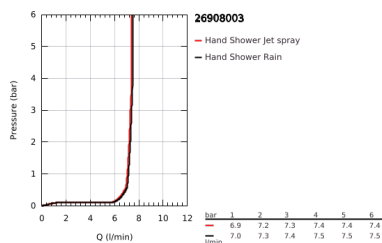

## 26 908 003 TEMPESTA CUBE 110 SHOWER RAIL SET 2 SPRAYS

### PRODUCT DESCRIPTION

- Colour: chrome
- consisting of:
  - hand shower Tempesta Cube 110 (26 746)
  - spray patterns: Rain, Jet
  - maximum flow rate (at 3 bar): 7.4 l/min
  - shower rail, 900 mm (27 524)
  - Relaxaflex hose 1750 mm 1/2" x 1/2" (28 154)
  - GROHE EcoJoy - less water, perfect flow
  - GROHE SmartSwitch - easily rotate the dial to enjoy your preferred spray option
  - GROHE DreamSpray - perfect spray pattern
  - GROHE LongLife finish
- Flexible Installation - 1 adjustable bracket for existing drill holes
- adjustable rail holder (turn and glide shower holder)
- GROHE SpeedClean - effortless limescale removal
- Inner WaterGuide - inner insulation for surface protection
- ShockProof silicone ring prevents damages caused by shower falling
- min. recommended pressure 1.0 bar
- suitable for instantaneous heater
- professional edition