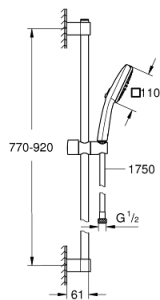

## 26 908 003 TEMPESTA CUBE 110 SHOWER RAIL SET 2 SPRAYS

### PRODUCT DESCRIPTION

- Colour: chrome
- consisting of:
  - hand shower Tempesta Cube 110 (26 746)
  - spray patterns: Rain, Jet
  - maximum flow rate (at 3 bar): 7.4 l/min
  - shower rail, 900 mm (27 524)
  - Relaxaflex hose 1750 mm 1/2" x 1/2" (28 154)
  - GROHE EcoJoy - less water, perfect flow
  - GROHE SmartSwitch - easily rotate the dial to enjoy your preferred spray option
  - GROHE DreamSpray - perfect spray pattern
  - GROHE LongLife finish
- Flexible Installation - 1 adjustable bracket for existing drill holes
- adjustable rail holder (turn and glide shower holder)
- GROHE SpeedClean - effortless limescale removal
- Inner WaterGuide - inner insulation for surface protection
- ShockProof silicone ring prevents damages caused by shower falling
- min. recommended pressure 1.0 bar
- suitable for instantaneous heater
- professional edition