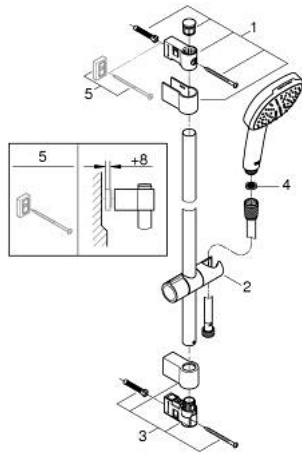

## 26 908 003 TEMPESTA CUBE 110 SHOWER RAIL SET 2 SPRAYS

### PRODUCT DESCRIPTION

- Colour: chrome
- consisting of:
  - hand shower Tempesta Cube 110 (26 746)
  - spray patterns: Rain, Jet
  - maximum flow rate (at 3 bar): 7.4 l/min
  - shower rail, 900 mm (27 524)
  - Relaxaflex hose 1750 mm 1/2" x 1/2" (28 154)
  - GROHE EcoJoy - less water, perfect flow
  - GROHE SmartSwitch - easily rotate the dial to enjoy your preferred spray option
  - GROHE DreamSpray - perfect spray pattern
  - GROHE LongLife finish
- Flexible Installation - 1 adjustable bracket for existing drill holes
- adjustable rail holder (turn and glide shower holder)
- GROHE SpeedClean - effortless limescale removal
- Inner WaterGuide - inner insulation for surface protection
- ShockProof silicone ring prevents damages caused by shower falling
- min. recommended pressure 1.0 bar
- suitable for instantaneous heater
- professional edition