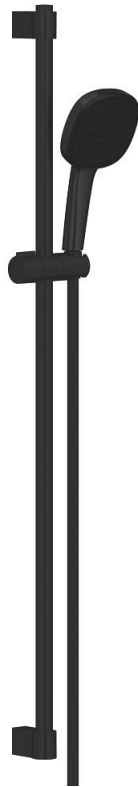

## 26 908 243 3 TEMPESTA CUBE 110 SHOWER RAIL SET 2 SPRAYS

### PRODUCT DESCRIPTION

- Colour: matte black
- consisting of:
  - hand shower Tempesta Cube 110 (26 746)
  - spray patterns: Rain, Jet
  - maximum flow rate (at 3 bar): 7.4 l/min
  - shower rail, 900 mm (27 524)
  - shower hose 1750 mm 1/2" x 1/2" (28 388)
  - GROHE EcoJoy - less water, perfect flow
  - GROHE SmartSwitch - easily rotate the dial to enjoy your preferred spray option
  - GROHE DreamSpray - perfect spray pattern
- Flexible Installation - 1 adjustable bracket for existing drill holes
- adjustable rail holder (turn and glide shower holder)
- GROHE SpeedClean - effortless limescale removal
- Inner WaterGuide - inner insulation for surface protection
- ShockProof silicone ring prevents damages caused by shower falling
- min. recommended pressure 1.0 bar
- suitable for instantaneous heater
- professional edition

### SPARE PARTS, February 2023 – now

- 1: Shower bar holder (Spare part-nr. 486072430)
  - 2: Glide element (Spare part-nr. 486092430)
  - 3: Shower bar holder (Spare part-nr. 486082430)
  - 4: Dirt strainer (Spare part-nr. 0700200M)
  - 5: Compensation disc (Spare part-nr. 48543001)\*
- \* Optional accessories