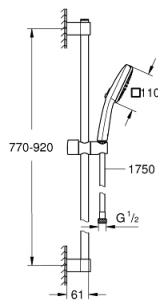

## 26 908 243 3 TEMPESTA CUBE 110 SHOWER RAIL SET 2 SPRAYS

### PRODUCT DESCRIPTION

- Colour: matte black
- consisting of:
  - hand shower Tempesta Cube 110 (26 746)
  - spray patterns: Rain, Jet
  - maximum flow rate (at 3 bar): 7.4 l/min
  - shower rail, 900 mm (27 524)
  - shower hose 1750 mm 1/2" x 1/2" (28 388)
  - GROHE EcoJoy - less water, perfect flow
  - GROHE SmartSwitch - easily rotate the dial to enjoy your preferred spray option
  - GROHE DreamSpray - perfect spray pattern
- Flexible Installation - 1 adjustable bracket for existing drill holes
- adjustable rail holder (turn and glide shower holder)
- GROHE SpeedClean - effortless limescale removal
- Inner WaterGuide - inner insulation for surface protection
- ShockProof silicone ring prevents damages caused by shower falling
- min. recommended pressure 1.0 bar
- suitable for instantaneous heater
- professional edition

### SPARE PARTS, February 2023 – now

- 1: Shower bar holder (Spare part-nr. 486072430)
  - 2: Glide element (Spare part-nr. 486092430)
  - 3: Shower bar holder (Spare part-nr. 486082430)
  - 4: Dirt strainer (Spare part-nr. 0700200M)
  - 5: Compensation disc (Spare part-nr. 48543001)\*
- \* Optional accessories