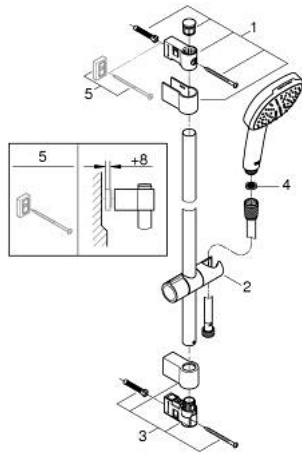

## 26 908 243 3 TEMPESTA CUBE 110 SHOWER RAIL SET 2 SPRAYS

### PRODUCT DESCRIPTION

- Colour: matte black
- consisting of:
  - hand shower Tempesta Cube 110 (26 746)
  - spray patterns: Rain, Jet
  - maximum flow rate (at 3 bar): 7.4 l/min
  - shower rail, 900 mm (27 524)
  - shower hose 1750 mm 1/2" x 1/2" (28 388)
  - GROHE EcoJoy - less water, perfect flow
  - GROHE SmartSwitch - easily rotate the dial to enjoy your preferred spray option
  - GROHE DreamSpray - perfect spray pattern
- Flexible Installation - 1 adjustable bracket for existing drill holes
- adjustable rail holder (turn and glide shower holder)
- GROHE SpeedClean - effortless limescale removal
- Inner WaterGuide - inner insulation for surface protection
- ShockProof silicone ring prevents damages caused by shower falling
- min. recommended pressure 1.0 bar
- suitable for instantaneous heater
- professional edition

### SPARE PARTS, February 2023 – now

- 1: Shower bar holder (Spare part-nr. 486072430)
  - 2: Glide element (Spare part-nr. 486092430)
  - 3: Shower bar holder (Spare part-nr. 486082430)
  - 4: Dirt strainer (Spare part-nr. 0700200M)
  - 5: Compensation disc (Spare part-nr. 48543001)\*
- \* Optional accessories