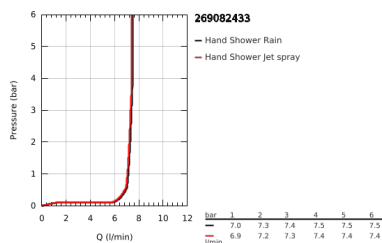

## 26 908 243 3 TEMPESTA CUBE 110 SHOWER RAIL SET 2 SPRAYS

### PRODUCT DESCRIPTION

- Colour: matte black
- consisting of:
  - hand shower Tempesta Cube 110 (26 746)
  - spray patterns: Rain, Jet
  - maximum flow rate (at 3 bar): 7.4 l/min
  - shower rail, 900 mm (27 524)
  - shower hose 1750 mm 1/2" x 1/2" (28 388)
  - GROHE EcoJoy - less water, perfect flow
  - GROHE SmartSwitch - easily rotate the dial to enjoy your preferred spray option
  - GROHE DreamSpray - perfect spray pattern
- Flexible Installation - 1 adjustable bracket for existing drill holes
- adjustable rail holder (turn and glide shower holder)
- GROHE SpeedClean - effortless limescale removal
- Inner WaterGuide - inner insulation for surface protection
- ShockProof silicone ring prevents damages caused by shower falling
- min. recommended pressure 1.0 bar
- suitable for instantaneous heater
- professional edition