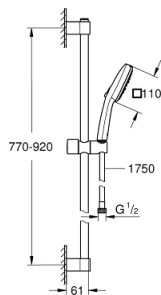

## 26 909 003 TEMPESTA CUBE 110 SHOWER RAIL SET 3 SPRAYS

### PRODUCT DESCRIPTION

- Colour: chrome
- consisting of:
  - hand shower Tempesta Cube 110 (27 574)
  - spray patterns: Jet, Rain, Massage
  - maximum flow rate (at 3 bar): 7.4 l/min
  - shower rail, 900 mm (27 524)
  - Relaxaflex hose 1750 mm 1/2" x 1/2" (28 154)
  - GROHE EcoJoy - less water, perfect flow
  - GROHE SmartSwitch - easily rotate the dial to enjoy your preferred spray option
  - GROHE DreamSpray - perfect spray pattern
  - GROHE LongLife finish
- Flexible Installation - 1 adjustable bracket for existing drill holes
- adjustable rail holder (turn and glide shower holder)
- GROHE SpeedClean - effortless limescale removal
- Inner WaterGuide - inner insulation for surface protection
- ShockProof silicone ring prevents damages caused by shower falling
- min. recommended pressure 1.0 bar
- suitable for instantaneous heater
- professional edition