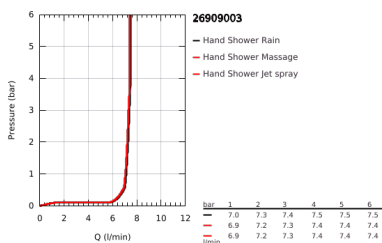

## 26 909 003 TEMPESTA CUBE 110 SHOWER RAIL SET 3 SPRAYS

### PRODUCT DESCRIPTION

- Colour: chrome
- consisting of:
  - hand shower Tempesta Cube 110 (27 574)
  - spray patterns: Jet, Rain, Massage
  - maximum flow rate (at 3 bar): 7.4 l/min
  - shower rail, 900 mm (27 524)
  - Relaxaflex hose 1750 mm 1/2" x 1/2" (28 154)
  - GROHE EcoJoy - less water, perfect flow
  - GROHE SmartSwitch - easily rotate the dial to enjoy your preferred spray option
  - GROHE DreamSpray - perfect spray pattern
  - GROHE LongLife finish
- Flexible Installation - 1 adjustable bracket for existing drill holes
- adjustable rail holder (turn and glide shower holder)
- GROHE SpeedClean - effortless limescale removal
- Inner WaterGuide - inner insulation for surface protection
- ShockProof silicone ring prevents damages caused by shower falling
- min. recommended pressure 1.0 bar
- suitable for instantaneous heater
- professional edition