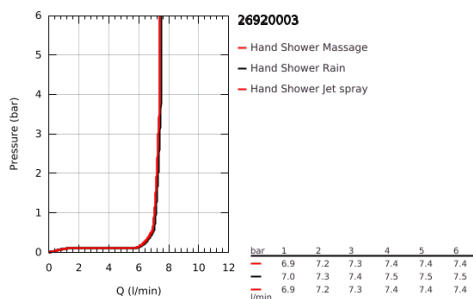

26 920 003 TEMPESTA 110 WALL HOLDER SET 3 SPRAYS (RAIN, JET, MASSAGE)

PRODUCT DESCRIPTION

- Colour: chrome
- consisting of:
 - hand shower Tempesta 110 (28 419)
 - maximum flow rate (at 3 bar): 7.4 l/min
 - wall shower holder Tempesta, non-adjustable (28 605)
 - shower hose Relaxaflex 1500 mm 1/2" x 1/2" (28 151)
- GROHE EcoJoy - less water, perfect flow
- GROHE SmartSwitch - easily rotate the dial to enjoy your preferred spray option
- GROHE DreamSpray - perfect spray pattern
- GROHE LongLife finish
- GROHE SpeedClean - effortless limescale removal
- Inner WaterGuide - inner insulation for surface protection
- ShockProof silicone ring prevents damages caused by shower falling
- min. recommended pressure 1.0 bar
- suitable for instantaneous heater
- professional edition