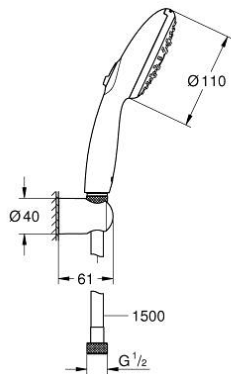

26 920 003 TEMPESTA 110 WALL HOLDER SET 3 SPRAYS (RAIN, JET, MASSAGE)

PRODUCT DESCRIPTION

- Colour: chrome
- consisting of:
 - hand shower Tempesta 110 (28 419)
 - maximum flow rate (at 3 bar): 7.4 l/min
 - wall shower holder Tempesta, non-adjustable (28 605)
 - shower hose Relaxaflex 1500 mm 1/2" x 1/2" (28 151)
- GROHE EcoJoy - less water, perfect flow
- GROHE SmartSwitch - easily rotate the dial to enjoy your preferred spray option
- GROHE DreamSpray - perfect spray pattern
- GROHE LongLife finish
- GROHE SpeedClean - effortless limescale removal
- Inner WaterGuide - inner insulation for surface protection
- ShockProof silicone ring prevents damages caused by shower falling
- min. recommended pressure 1.0 bar
- suitable for instantaneous heater
- professional edition

26 920 003 TEMPESTA 110 WALL HOLDER SET 3 SPRAYS (RAIN, JET, MASSAGE)

SPARE PARTS, November 2021 – now

1: Dirt strainer (Spare part-nr. 0700200M)