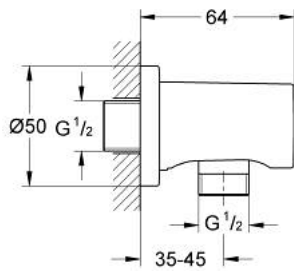

27 057 000 **RAINSHOWER SHOWER OUTLET ELBOW, 1/2"**

**PRODUCT DESCRIPTION**

- Colour: chrome
- male connection thread 1/2"
- with round escutcheon
- protected against backflow
- GROHE LongLife finish

27 057 000 **RAINSHOWER SHOWER OUTLET ELBOW, 1/2"**

**SPARE PARTS**, October 2005 – now

1: Non-return valve (Spare part-nr. 08565000)