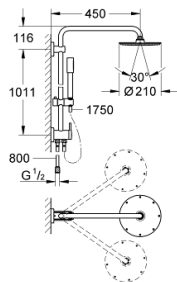

## 27 058 000 RAINSHOWER SYSTEM 210 SHOWER SYSTEM WITH DIVERTER FOR WALL MOUNTING

### PRODUCT DESCRIPTION

- Colour: chrome
- consisting of:
  - horizontal swivable 450 mm shower arm
  - change between hand and head shower by diverter
  - Rainshower Cosmopolitan 210 metal head shower
  - maximum flow rate (at 3 bar): 16.5 l/min
  - with ball joint
  - rotation angle  $\pm 15^\circ$
  - metal stick hand shower
  - maximum flow rate (at 3 bar): 12 l/min
  - adjustable in height with gliding element
  - metal shower hose 1750 mm
- connection to water supply with 1/2"-thread of the 800 mm shower hose to faucet / wall union
- maximum flow rate system (at 3 bar): 16.5 l/min
- GROHE DreamSpray - perfect spray pattern
- GROHE LongLife finish
- GROHE SpeedClean - effortless limescale removal
- Inner WaterGuide - inner insulation for surface protection
- suitable for instantaneous heaters from 18 kW/h
- minimum flow rate 5 l/min.
- min. recommended pressure 1.0 bar
- recommended pressure 1.0 - 5.0 bar

### SPARE PARTS, January 2019 – now

- 1: Spare part set (Spare part-nr. 45933000)
  - 2: Dirt strainer (Spare part-nr. 0700200M)
  - 3: Glide element (Spare part-nr. 12140000)
  - 4: Repl.kit f.rotary valve (Spare part-nr. 45915000)
  - 5: Non-return valve (Spare part-nr. 08565000)
  - 6: Shower bar holder (Spare part-nr. 48279000)
  - 7: Compensation disc (Spare part-nr. 27180000)\*
  - 8: Shower arm for shower systems (Spare part-nr. 14047000)\*
- \* Optional accessories