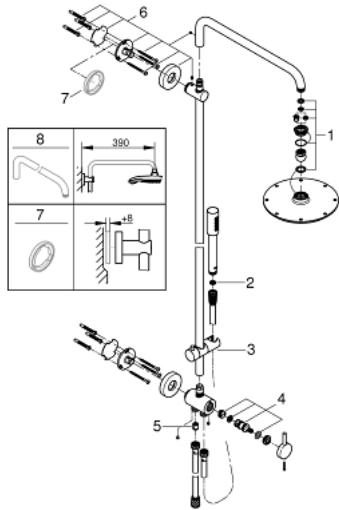

## 27 058 000 RAINSHOWER SYSTEM 210 SHOWER SYSTEM WITH DIVERTER FOR WALL MOUNTING

### PRODUCT DESCRIPTION

- Colour: chrome
- consisting of:
  - horizontal swivable 450 mm shower arm
  - change between hand and head shower by diverter
  - Rainshower Cosmopolitan 210 metal head shower
  - maximum flow rate (at 3 bar): 16.5 l/min
  - with ball joint
  - rotation angle  $\pm 15^\circ$
  - metal stick hand shower
  - maximum flow rate (at 3 bar): 12 l/min
  - adjustable in height with gliding element
  - metal shower hose 1750 mm
- connection to water supply with 1/2"-thread of the 800 mm shower hose to faucet / wall union
- maximum flow rate system (at 3 bar): 16.5 l/min
- GROHE DreamSpray - perfect spray pattern
- GROHE LongLife finish
- GROHE SpeedClean - effortless limescale removal
- Inner WaterGuide - inner insulation for surface protection
- suitable for instantaneous heaters from 18 kW/h
- minimum flow rate 5 l/min.
- min. recommended pressure 1.0 bar
- recommended pressure 1.0 - 5.0 bar

### SPARE PARTS, January 2019 – now

- 1: Spare part set (Spare part-nr. 45933000)
  - 2: Dirt strainer (Spare part-nr. 0700200M)
  - 3: Glide element (Spare part-nr. 12140000)
  - 4: Repl.kit f.rotary valve (Spare part-nr. 45915000)
  - 5: Non-return valve (Spare part-nr. 08565000)
  - 6: Shower bar holder (Spare part-nr. 48279000)
  - 7: Compensation disc (Spare part-nr. 27180000)\*
  - 8: Shower arm for shower systems (Spare part-nr. 14047000)\*
- \* Optional accessories