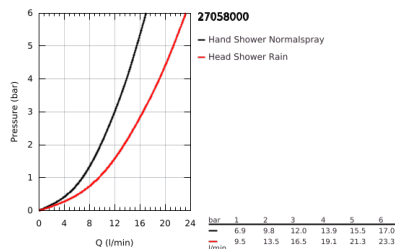

### PRODUCT DESCRIPTION

- Colour: chrome
- consisting of:
  - horizontal swivable 450 mm shower arm
  - change between hand and head shower by diverter
  - Rainshower Cosmopolitan 210 metal head shower
  - maximum flow rate (at 3 bar): 16.5 l/min
  - with ball joint
  - rotation angle  $\pm 15^\circ$
  - metal stick hand shower
  - maximum flow rate (at 3 bar): 12 l/min
  - adjustable in height with gliding element
  - metal shower hose 1750 mm
- connection to water supply with 1/2"-thread of the 800 mm shower hose to faucet / wall union
- maximum flow rate system (at 3 bar): 16.5 l/min
- GROHE DreamSpray - perfect spray pattern
- GROHE LongLife finish
- GROHE SpeedClean - effortless limescale removal
- Inner WaterGuide - inner insulation for surface protection
- suitable for instantaneous heaters from 18 kW/h
- minimum flow rate 5 l/min.
- min. recommended pressure 1.0 bar
- recommended pressure 1.0 - 5.0 bar