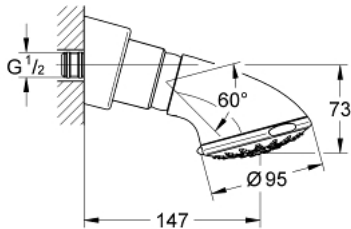

27 062 000 RELEXA 100 FIVE HEAD SHOWER 5 SPRAYS

PRODUCT DESCRIPTION

- Colour: chrome
- spray patterns: Normal, Jet, Rain, Massage, Champagne spray
- maximum flow rate (at 3 bar): 20 l/min
- ball-joint
- installation dependent angle of inclination
- connection thread with pre-assembled sealing
- GROHE DreamSpray - perfect spray pattern
- GROHE LongLife finish
- GROHE SpeedClean - effortless limescale removal
- Inner WaterGuide - inner insulation for surface protection
- minimum flow rate 7.5 l/min.
- min. recommended pressure 1.0 bar

27 062 000 **RELEXA 100 FIVE HEAD SHOWER 5 SPRAYS**

SPARE PARTS, December 2005 – now

1: Escutcheon (Spare part-nr. 45664000)

2: Thread pin (Spare part-nr. 45665000)

3: Dirt strainer (Spare part-nr. 0492200M)