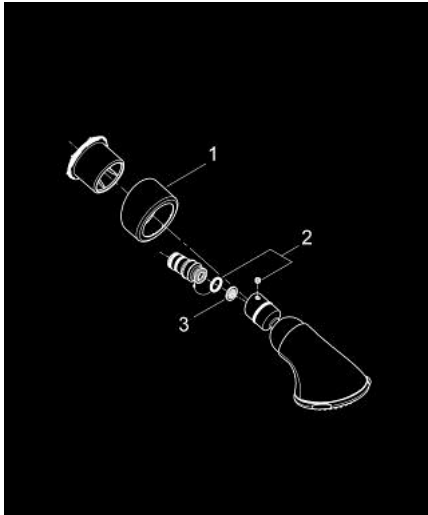

27 062 000 RELEXA 100 FIVE HEAD SHOWER 5 SPRAYS

PRODUCT DESCRIPTION

- Colour: chrome
- spray patterns: Normal, Jet, Rain, Massage, Champagne spray
- maximum flow rate (at 3 bar): 20 l/min
- ball-joint
- installation dependent angle of inclination
- connection thread with pre-assembled sealing
- GROHE DreamSpray - perfect spray pattern
- GROHE LongLife finish
- GROHE SpeedClean - effortless limescale removal
- Inner WaterGuide - inner insulation for surface protection
- minimum flow rate 7.5 l/min.
- min. recommended pressure 1.0 bar

27 062 000 **RELEXA 100 FIVE HEAD SHOWER 5 SPRAYS**

SPARE PARTS, December 2005 – now

1: Escutcheon (Spare part-nr. 45664000)

2: Thread pin (Spare part-nr. 45665000)

3: Dirt strainer (Spare part-nr. 0492200M)