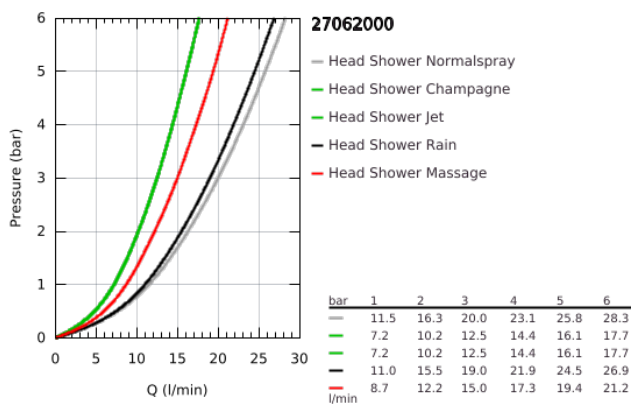

27 062 000 RELEXA 100 FIVE HEAD SHOWER 5 SPRAYS

PRODUCT DESCRIPTION

- Colour: chrome
- spray patterns: Normal, Jet, Rain, Massage, Champagne spray
- maximum flow rate (at 3 bar): 20 l/min
- ball-joint
- installation dependent angle of inclination
- connection thread with pre-assembled sealing
- GROHE DreamSpray - perfect spray pattern
- GROHE LongLife finish
- GROHE SpeedClean - effortless limescale removal
- Inner WaterGuide - inner insulation for surface protection
- minimum flow rate 7.5 l/min.
- min. recommended pressure 1.0 bar

27 062 000 **RELEXA 100 FIVE HEAD SHOWER 5 SPRAYS**

SPARE PARTS, December 2005 – now

1: Escutcheon (Spare part-nr. 45664000)

2: Thread pin (Spare part-nr. 45665000)

3: Dirt strainer (Spare part-nr. 0492200M)