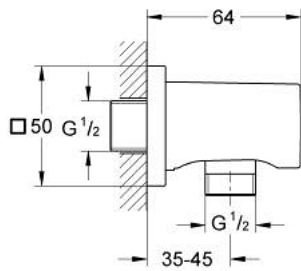

### PRODUCT DESCRIPTION

- Colour: chrome
- male connection thread 1/2"
- with square escutcheon
- protected against backflow
- GROHE LongLife finish

## 27 076 000 RAINSHOWER SHOWER OUTLET ELBOW

**SPARE PARTS**, February 2006 – now

1: Non-return valve (Spare part-nr. 08565000)