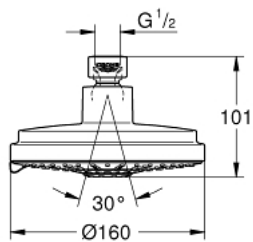

### PRODUCT DESCRIPTION

- Colour: chrome
- spray patterns: Rain, Jet, Pure, Champagne spray
- maximum flow rate (at 3 bar): 11.5 l/min
- Ø 160 mm
- ball joint with turning angle  $\pm 15^\circ$
- connection thread  $\frac{1}{2}$ "
- GROHE DreamSpray - perfect spray pattern
- GROHE LongLife finish
- GROHE SpeedClean - effortless limescale removal
- suitable for instantaneous heater
- min. recommended pressure 0.5 bar
- The head shower is suitable for minimum flow rate of 7.5 l/min and a maximum of 25 l/min (DIN EN 1112). Minimum pressure > 1 bar, maximum 5 bar (DIN EN 1112).
- recommended for use with Rainshower shower arms

## 27 134 000 RAINSHOWER COSMOPOLITAN 160 HEAD SHOWER 4 SPRAYS

**SPARE PARTS**, July 2006 – now

1: Fibre seal dia.  $\varnothing$  18,5 x  $\varnothing$  12 x 2 (Spare part-nr. 0138900M)

2: Dirt strainer (Spare part-nr. 0676800M)