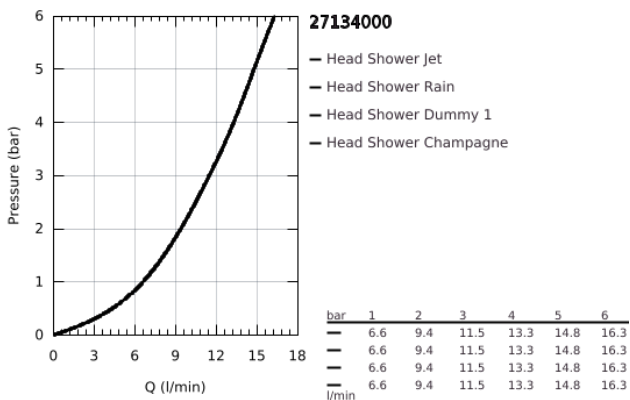

## 27 134 000 RAINSHOWER COSMOPOLITAN 160 HEAD SHOWER 4 SPRAYS

### PRODUCT DESCRIPTION

- Colour: chrome
- spray patterns: Rain, Jet, Pure, Champagne spray
- maximum flow rate (at 3 bar): 11.5 l/min
- Ø 160 mm
- ball joint with turning angle  $\pm 15^\circ$
- connection thread  $\frac{1}{2}$ "
- GROHE DreamSpray - perfect spray pattern
- GROHE LongLife finish
- GROHE SpeedClean - effortless limescale removal
- suitable for instantaneous heater
- min. recommended pressure 0.5 bar
- The head shower is suitable for minimum flow rate of 7.5 l/min and a maximum of 25 l/min (DIN EN 1112). Minimum pressure > 1 bar, maximum 5 bar (DIN EN 1112).
- recommended for use with Rainshower shower arms

## 27 134 000 RAINSHOWER COSMOPOLITAN 160 HEAD SHOWER 4 SPRAYS

**SPARE PARTS**, July 2006 – now

1: Fibre seal dia.  $\varnothing$  18,5 x  $\varnothing$  12 x 2 (Spare part-nr. 0138900M)

2: Dirt strainer (Spare part-nr. 0676800M)