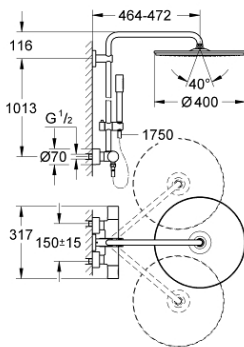

27 174 001 RAINSHOWER SYSTEM 400 SHOWER SYSTEM WITH THERMOSTAT FOR WALL MOUNTING

PRODUCT DESCRIPTION

- Colour: chrome
- consisting of:
 - horizontal swivable 450 mm shower arm
 - exposed thermostat with Aquadimmer function
 - allows change between:
 - Rainshower Cosmopolitan 400 head shower
 - maximum flow rate (at 3 bar): 12 l/min
 - material: metal
 - with ball joint, rotation angle $\pm 20^\circ$
 - metal stick hand shower
 - maximum flow rate (at 3 bar): 16 l/min
 - adjustable in height with gliding element
 - metal shower hose 1750 mm
 - maximum flow rate system (at 3 bar): 16 l/min
 - GROHE TurboStat - compact cartridge with wax thermoelement
 - GROHE SafeStop - safety button at 38°C
 - GROHE SafeStop Plus - optional temperature limiter at 43°C included
 - GROHE CoolTouch
 - GROHE DreamSpray - perfect spray pattern
 - GROHE LongLife finish
 - GROHE SpeedClean - effortless limescale removal
 - Inner WaterGuide - inner insulation for surface protection
 - suitable for instantaneous heaters from 18 kW/h
 - minimum flow rate 5 l/min.