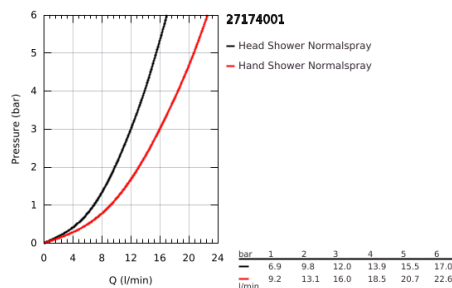

27 174 001 RAINSHOWER SYSTEM 400 SHOWER SYSTEM WITH THERMOSTAT FOR WALL MOUNTING

PRODUCT DESCRIPTION

- Colour: chrome
- consisting of:
 - horizontal swivable 450 mm shower arm
 - exposed thermostat with Aquadimmer function
 - allows change between:
 - Rainshower Cosmopolitan 400 head shower
 - maximum flow rate (at 3 bar): 12 l/min
 - material: metal
 - with ball joint, rotation angle $\pm 20^\circ$
 - metal stick hand shower
 - maximum flow rate (at 3 bar): 16 l/min
 - adjustable in height with gliding element
 - metal shower hose 1750 mm
 - maximum flow rate system (at 3 bar): 16 l/min
 - GROHE TurboStat - compact cartridge with wax thermoelement
 - GROHE SafeStop - safety button at 38°C
 - GROHE SafeStop Plus - optional temperature limiter at 43°C included
 - GROHE CoolTouch
 - GROHE DreamSpray - perfect spray pattern
 - GROHE LongLife finish
 - GROHE SpeedClean - effortless limescale removal
 - Inner WaterGuide - inner insulation for surface protection
 - suitable for instantaneous heaters from 18 kW/h
 - minimum flow rate 5 l/min.