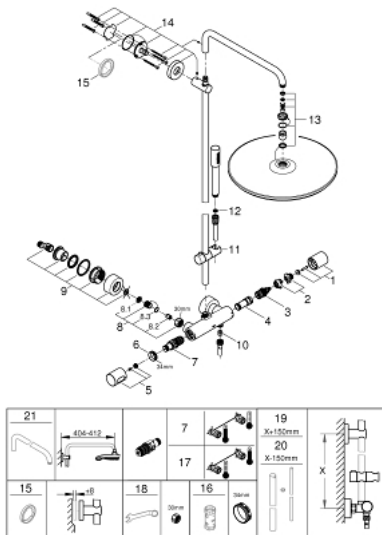

27 174 001 RAINSHOWER SYSTEM 400 SHOWER SYSTEM WITH THERMOSTAT FOR WALL MOUNTING

SPARE PARTS, May 2016 – now

1. 1: Aquadimmer handle (Spare part-nr. 47804000)
   - 2: Stop (Spare part-nr. 47723000)
   - 3: Aquadimmer (Spare part-nr. 47364000)
   - 4: Water flow (Spare part-nr. 47887000)
   - 5: Temperature scale handle (Spare part-nr. 47811000)
   - 6: Fitting ring (Spare part-nr. 47743000)
   - 7: Thermostatic compact cartridge 1/2" (Spare part-nr. 47439000)
   - 8: Non-return valve (Spare part-nr. 47189000)
   - 8.1: Dirt Strainer (Spare part-nr. 0726400M)
   - 8.2: Non-return valve (Spare part-nr. 08565000)
   - 8.3: O-ring $\varnothing 17 \times \varnothing 2$ (Spare part-nr. 0305500M)
   - 9: S-union (Spare part-nr. 12693000)
   - 10: Non-return valve (Spare part-nr. 08565000)
   - 11: Glide element (Spare part-nr. 12140000)
   - 12: Dirt strainer (Spare part-nr. 0700200M)
   - 13: Spare part set (Spare part-nr. 45933000)
   - 14: Shower bar holder (Spare part-nr. 48279000)
   - 15: Compensation disc (Spare part-nr. 27180000)*
   - 16: Socket Spanner (Spare part-nr. 19332000)*
   - 17: Thermo-element 1/2" for changed waterways (Spare part-nr. 47175000)*
   - 18: Special spanner (Spare part-nr. 19377000)*
   - 19: Shower system pipe for retrofitting (Spare part-nr. 48053000)*
   - 20: Shower system pipe for retrofitting (Spare part-nr. 48054000)*
   - 21: Shower arm for shower systems (Spare part-nr. 14047000)*
2. Optional accessories