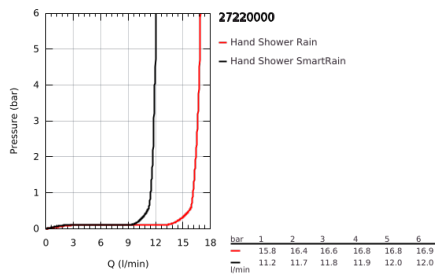

27 220 000 **EUPHORIA 110 DUO HAND SHOWER 2 SPRAYS**

PRODUCT DESCRIPTION

- Colour: chrome
- spray patterns: Rain, SmartRain
- maximum flow rate (at 3 bar): 16.6 l/min
- GROHE DreamSpray - perfect spray pattern
- GROHE SprayDimmer - stepless flow rate adjustment
- GROHE LongLife finish
- GROHE SpeedClean - effortless limescale removal
- Inner WaterGuide - inner insulation for surface protection
- universal mounting system, fitting all standard shower hoses
- suitable for instantaneous heater

Pure Freude
an Wasser

27 220 000 EUPHORIA 110 DUO HAND SHOWER 2 SPRAYS

SPARE PARTS, January 1900 – now

1: Dirt strainer (Spare part-nr. 0700200M)