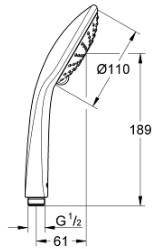

27 220 000 **EUPHORIA 110 DUO HAND SHOWER 2 SPRAYS**

PRODUCT DESCRIPTION

- Colour: chrome
- spray patterns: Rain, SmartRain
- maximum flow rate (at 3 bar): 16.6 l/min
- GROHE DreamSpray - perfect spray pattern
- GROHE SprayDimmer - stepless flow rate adjustment
- GROHE LongLife finish
- GROHE SpeedClean - effortless limescale removal
- Inner WaterGuide - inner insulation for surface protection
- universal mounting system, fitting all standard shower hoses
- suitable for instantaneous heater

Pure Freude
an Wasser

27 220 000 EUPHORIA 110 DUO HAND SHOWER 2 SPRAYS

SPARE PARTS, January 1900 – now

1: Dirt strainer (Spare part-nr. 0700200M)