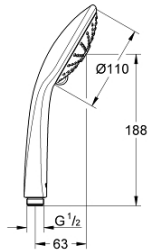

27 221 000 EUPHORIA 110 MASSAGE HAND SHOWER 3 SPRAYS

PRODUCT DESCRIPTION

- Colour: chrome
- spray patterns: Rain, Massage, SmartRain
- maximum flow rate (at 3 bar): 16.6 l/min
- GROHE DreamSpray - perfect spray pattern
- GROHE SprayDimmer - stepless flow rate adjustment
- GROHE LongLife finish
- GROHE SpeedClean - effortless limescale removal
- Inner WaterGuide - inner insulation for surface protection
- universal mounting system, fitting all standard shower hoses
- suitable for instantaneous heater

27 221 000 **EUPHORIA 110 MASSAGE HAND SHOWER 3 SPRAYS**

SPARE PARTS, January 1900 – now

1: Dirt strainer (Spare part-nr. 0700200M)