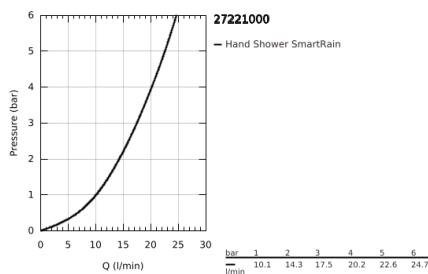

27 221 000 EUPHORIA 110 MASSAGE HAND SHOWER 3 SPRAYS

PRODUCT DESCRIPTION

- Colour: chrome
- spray patterns: Rain, Massage, SmartRain
- maximum flow rate (at 3 bar): 16.6 l/min
- GROHE DreamSpray - perfect spray pattern
- GROHE SprayDimmer - stepless flow rate adjustment
- GROHE LongLife finish
- GROHE SpeedClean - effortless limescale removal
- Inner WaterGuide - inner insulation for surface protection
- universal mounting system, fitting all standard shower hoses
- suitable for instantaneous heater

27 221 000 **EUPHORIA 110 MASSAGE HAND SHOWER 3 SPRAYS**

SPARE PARTS, January 1900 – now

1: Dirt strainer (Spare part-nr. 0700200M)