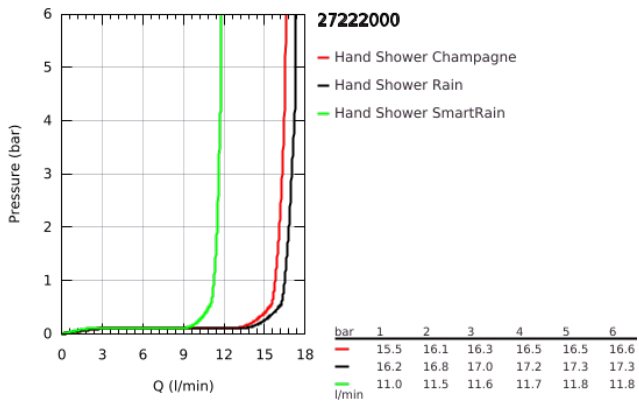

27 222 000 **EUPHORIA 110 CHAMPAGNE HAND SHOWER 3 SPRAYS**

**PRODUCT DESCRIPTION**

- Colour: chrome
- spray patterns: Rain, Champagne spray, SmartRain
- maximum flow rate (at 3 bar): 17 l/min
- GROHE DreamSpray - perfect spray pattern
- GROHE SprayDimmer - stepless flow rate adjustment
- GROHE LongLife finish
- GROHE SpeedClean - effortless limescale removal
- Inner WaterGuide - inner insulation for surface protection
- universal mounting system, fitting all standard shower hoses
- suitable for instantaneous heater

27 222 000 EUPHORIA 110 CHAMPAGNE HAND SHOWER 3 SPRAYS

27 222 000 **EUPHORIA 110 CHAMPAGNE HAND SHOWER 3 SPRAYS**

**SPARE PARTS**, January 1900 – now

1: Dirt strainer (Spare part-nr. 0700200M)