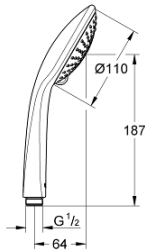

27 222 000 **EUPHORIA 110 CHAMPAGNE HAND SHOWER 3 SPRAYS**

**PRODUCT DESCRIPTION**

- Colour: chrome
- spray patterns: Rain, Champagne spray, SmartRain
- maximum flow rate (at 3 bar): 17 l/min
- GROHE DreamSpray - perfect spray pattern
- GROHE SprayDimmer - stepless flow rate adjustment
- GROHE LongLife finish
- GROHE SpeedClean - effortless limescale removal
- Inner WaterGuide - inner insulation for surface protection
- universal mounting system, fitting all standard shower hoses
- suitable for instantaneous heater

27 222 000 EUPHORIA 110 CHAMPAGNE HAND SHOWER 3 SPRAYS

27 222 000 **EUPHORIA 110 CHAMPAGNE HAND SHOWER 3 SPRAYS**

**SPARE PARTS**, January 1900 – now

1: Dirt strainer (Spare part-nr. 0700200M)