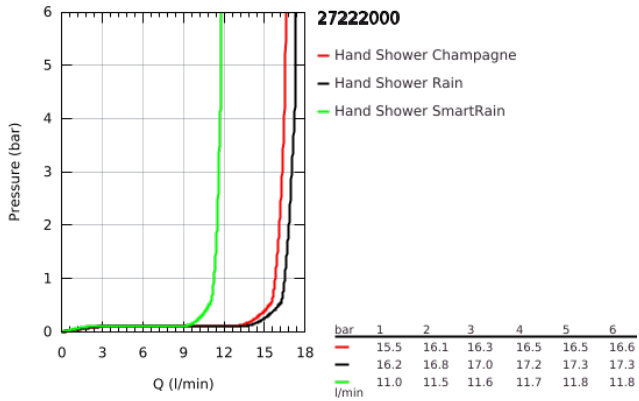

27 222 000 **EUPHORIA 110 CHAMPAGNE HAND SHOWER 3 SPRAYS**

**PRODUCT DESCRIPTION**

- Colour: chrome
- spray patterns: Rain, Champagne spray, SmartRain
- maximum flow rate (at 3 bar): 17 l/min
- GROHE DreamSpray - perfect spray pattern
- GROHE SprayDimmer - stepless flow rate adjustment
- GROHE LongLife finish
- GROHE SpeedClean - effortless limescale removal
- Inner WaterGuide - inner insulation for surface protection
- universal mounting system, fitting all standard shower hoses
- suitable for instantaneous heater

27 222 000 EUPHORIA 110 CHAMPAGNE HAND SHOWER 3 SPRAYS

27 222 000 **EUPHORIA 110 CHAMPAGNE HAND SHOWER 3 SPRAYS**

**SPARE PARTS**, January 1900 – now

1: Dirt strainer (Spare part-nr. 0700200M)