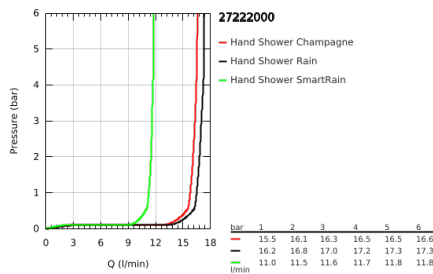

27 222 000 **EUPHORIA 110 CHAMPAGNE HAND SHOWER 3 SPRAYS**

**PRODUCT DESCRIPTION**

- Colour: chrome
- spray patterns: Rain, Champagne spray, SmartRain
- maximum flow rate (at 3 bar): 17 l/min
- GROHE DreamSpray - perfect spray pattern
- GROHE SprayDimmer - stepless flow rate adjustment
- GROHE LongLife finish
- GROHE SpeedClean - effortless limescale removal
- Inner WaterGuide - inner insulation for surface protection
- universal mounting system, fitting all standard shower hoses
- suitable for instantaneous heater

27 222 000 EUPHORIA 110 CHAMPAGNE HAND SHOWER 3 SPRAYS

27 222 000 **EUPHORIA 110 CHAMPAGNE HAND SHOWER 3 SPRAYS**

**SPARE PARTS**, January 1900 – now

1: Dirt strainer (Spare part-nr. 0700200M)