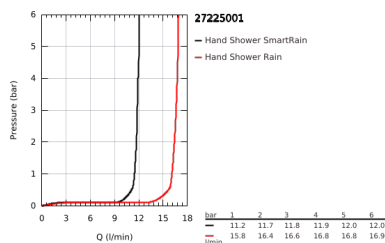

27 225 001 EUPHORIA 110 DUO SHOWER RAIL SET 2 SPRAYS

PRODUCT DESCRIPTION

- Colour: chrome
- consisting of:
 - hand shower Duo (27 220 000)
 - maximum flow rate (at 3 bar): 16.6 l/min
 - shower rail 900 mm (27 500)
 - shower hose Silverflex 1750 mm 1/2" x 1/2" (28 388)
 - GROHE EasyReach tray (27 596)
 - GROHE DreamSpray - perfect spray pattern
 - GROHE SprayDimmer - stepless flow rate adjustment
 - GROHE LongLife finish
- Flexible Installation - 1 adjustable bracket for existing drill holes
- GROHE SpeedClean - effortless limescale removal
- Inner WaterGuide - inner insulation for surface protection
- TwistStop - to prevent hose from twisting
- suitable for instantaneous heater
- min. recommended pressure 1.0 bar