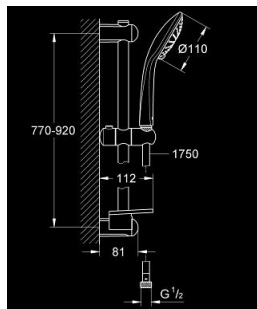

27 225 001 EUPHORIA 110 DUO SHOWER RAIL SET 2 SPRAYS

PRODUCT DESCRIPTION

- Colour: chrome
- consisting of:
 - hand shower Duo (27 220 000)
 - maximum flow rate (at 3 bar): 16.6 l/min
 - shower rail 900 mm (27 500)
 - shower hose Silverflex 1750 mm 1/2" x 1/2" (28 388)
 - GROHE EasyReach tray (27 596)
 - GROHE DreamSpray - perfect spray pattern
 - GROHE SprayDimmer - stepless flow rate adjustment
 - GROHE LongLife finish
- Flexible Installation - 1 adjustable bracket for existing drill holes
- GROHE SpeedClean - effortless limescale removal
- Inner WaterGuide - inner insulation for surface protection
- TwistStop - to prevent hose from twisting
- suitable for instantaneous heater
- min. recommended pressure 1.0 bar

27 225 001 EUPHORIA 110 DUO SHOWER RAIL SET 2 SPRAYS

SPARE PARTS, September 2010 – now

- 1: Shower bar holder (Spare part-nr. 48098000)
- 2: Glide element (Spare part-nr. 48099000)
- 3: Shower bar holder (Spare part-nr. 48100000)
- 4: Dirt strainer (Spare part-nr. 0700200M)