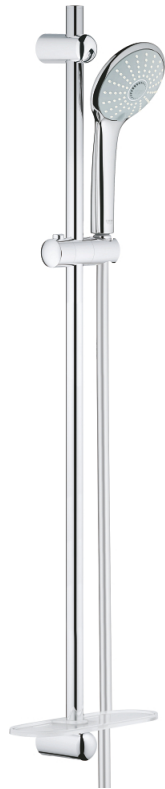

27 226 001 EUPHORIA 110 MASSAGE SHOWER RAIL SET 3 SPRAYS

PRODUCT DESCRIPTION

- Colour: chrome
- consisting of:
 - hand shower Massage (27 221 000)
 - maximum flow rate (at 3 bar): 16.6 l/min
 - shower rail 900 mm (27 500)
 - shower hose Silverflex 1750 mm 1/2" x 1/2" (28 388)
 - GROHE EasyReach tray (27 596)
 - GROHE DreamSpray - perfect spray pattern
 - GROHE LongLife finish
 - GROHE SprayDimmer - stepless flow rate adjustment
 - Flexible Installation - 1 adjustable bracket for existing drill holes
 - GROHE SpeedClean - effortless limescale removal
 - Inner WaterGuide - inner insulation for surface protection
 - TwistStop - to prevent hose from twisting
 - suitable for instantaneous heater

27 226 001 EUPHORIA 110 MASSAGE SHOWER RAIL SET 3 SPRAYS

SPARE PARTS, September 2010 – now

1: Shower bar holder (Spare part-nr. 48098000)

2: Glide element (Spare part-nr. 48099000)

3: Shower bar holder (Spare part-nr. 48100000)

4: Dirt strainer (Spare part-nr. 0700200M)