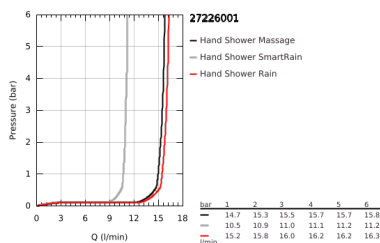

27 226 001 EUPHORIA 110 MASSAGE SHOWER RAIL SET 3 SPRAYS

PRODUCT DESCRIPTION

- Colour: chrome
- consisting of:
 - hand shower Massage (27 221 000)
 - maximum flow rate (at 3 bar): 16.6 l/min
 - shower rail 900 mm (27 500)
 - shower hose Silverflex 1750 mm 1/2" x 1/2" (28 388)
 - GROHE EasyReach tray (27 596)
 - GROHE DreamSpray - perfect spray pattern
 - GROHE LongLife finish
 - GROHE SprayDimmer - stepless flow rate adjustment
 - Flexible Installation - 1 adjustable bracket for existing drill holes
 - GROHE SpeedClean - effortless limescale removal
 - Inner WaterGuide - inner insulation for surface protection
 - TwistStop - to prevent hose from twisting
 - suitable for instantaneous heater

27 226 001 EUPHORIA 110 MASSAGE SHOWER RAIL SET 3 SPRAYS

SPARE PARTS, September 2010 – now

1: Shower bar holder (Spare part-nr. 48098000)

2: Glide element (Spare part-nr. 48099000)

3: Shower bar holder (Spare part-nr. 48100000)