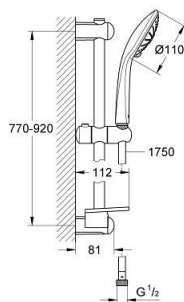

27 226 001 EUPHORIA 110 MASSAGE SHOWER RAIL SET 3 SPRAYS

PRODUCT DESCRIPTION

- Colour: chrome
- consisting of:
 - hand shower Massage (27 221 000)
 - maximum flow rate (at 3 bar): 16.6 l/min
 - shower rail 900 mm (27 500)
 - shower hose Silverflex 1750 mm 1/2" x 1/2" (28 388)
 - GROHE EasyReach tray (27 596)
 - GROHE DreamSpray - perfect spray pattern
 - GROHE LongLife finish
 - GROHE SprayDimmer - stepless flow rate adjustment
 - Flexible Installation - 1 adjustable bracket for existing drill holes
 - GROHE SpeedClean - effortless limescale removal
 - Inner WaterGuide - inner insulation for surface protection
 - TwistStop - to prevent hose from twisting
 - suitable for instantaneous heater

27 226 001 EUPHORIA 110 MASSAGE SHOWER RAIL SET 3 SPRAYS

SPARE PARTS, September 2010 – now

1: Shower bar holder (Spare part-nr. 48098000)

2: Glide element (Spare part-nr. 48099000)

3: Shower bar holder (Spare part-nr. 48100000)

4: Dirt strainer (Spare part-nr. 0700200M)